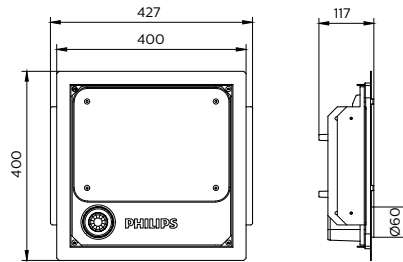

GreenPerform Canopy Mini500 G4

Dimensional drawing