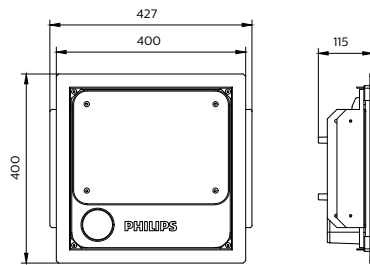

GreenPerform Canopy Mini500 G4

Dimensional drawing