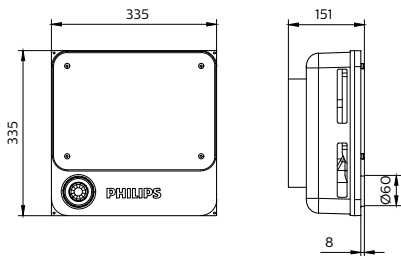

GreenPerform Canopy Mini500 G4

Dimensional drawing