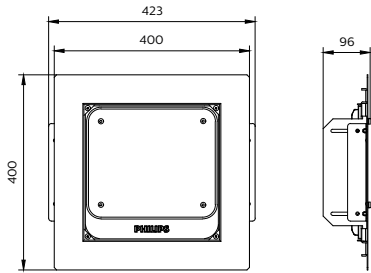

GreenPerform Canopy Mini500 G4

Dimensional drawing