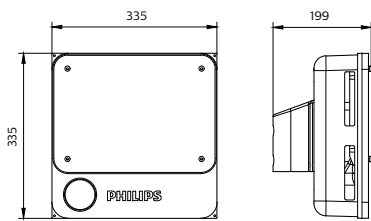

GreenPerform Canopy Mini500 G4

Dimensional drawing