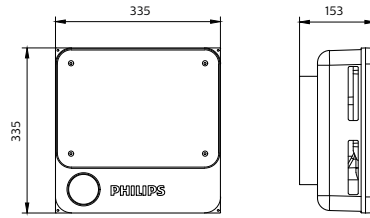

GreenPerform Canopy Mini500 G4

Dimensional drawing