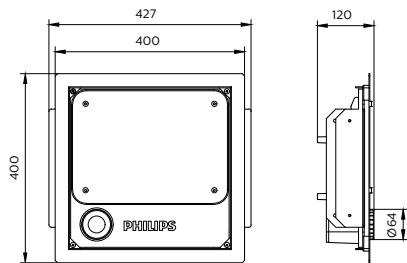

GreenPerform Canopy Mini500 G4

Dimensional drawing