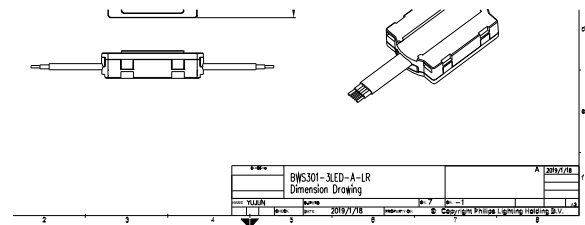

Features

- Standard: RGBW, RGB, 2700K, 3000K and 4000K
- Optional 5000K, Monochromatic Colors and Tunable Wh
- Standard pixel pitch of 125mm (center-to-center) for small and medium sizes
- Standard pixel pitch of 200mm (center-to-center) for large size
- Customized mounting tracks available (sold separately)

159A0652

Dimensional drawing

Dimensional drawing

Dimensional drawing

General Information	
Driver included	No
Light source replaceable	No
Mechanical and Housing	
Optical cover type	Polycarbonate bowl/cover clear
Housing Color	Black
Mech. impact protection code	IK06
Ingress protection code	IP66
Approval and Application	
CE mark	Yes
Flammability mark	For mounting on normally flammable surfaces
Glow-wire test	Temperature 750 °C, duration 30 s