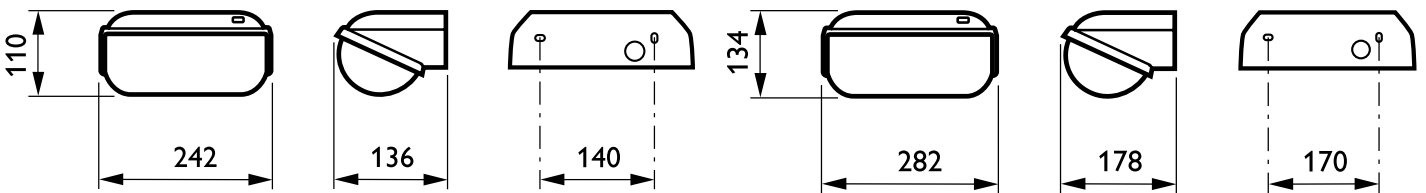

Dimensional drawing