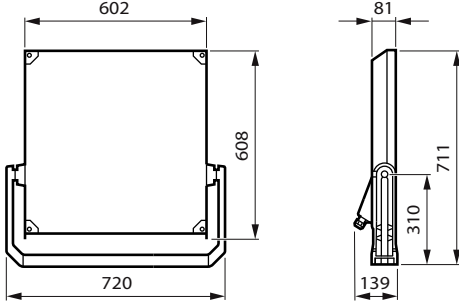

Clearflood gen2

Boyutlu çizim