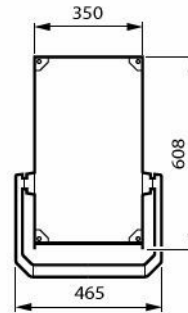

## [DIMENSIONALDRAWING]

BVP655 LED300-4S/740 PSU DW30 ALU

BVP656 LED600-4S/740 PSU DW30 ALU