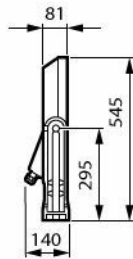

## [DIMENSIONALDRAWING]

BVP655 LED300-4S/740 PSU DW30 ALU

BVP656 LED600-4S/740 PSU DW30 ALU