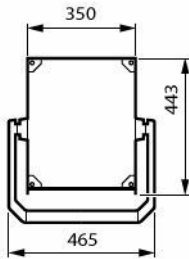

## [DIMENSIONALDRAWING]

BVP655 LED300-4S/740 PSU DW30 ALU

BVP656 LED600-4S/740 PSU DW30 ALU