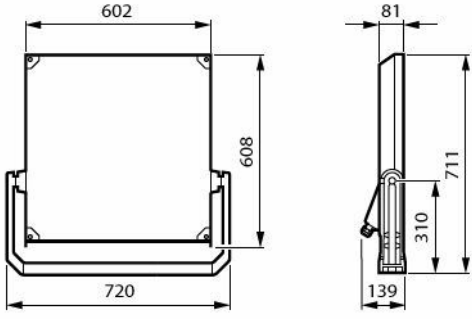

BVP657 LED930-4S/740 PSU A65-WB ALU

[PRODUCTDETAILS]

Opening without tool