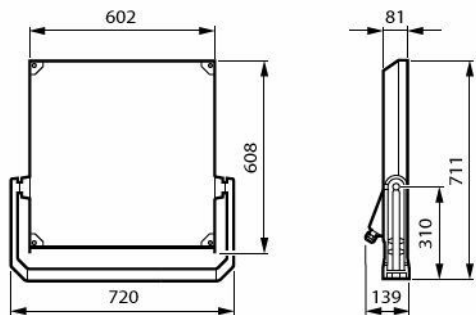

BVP657 LED930-4S/740 PSU DW30 ALU

Detalii produs

Opening without tool