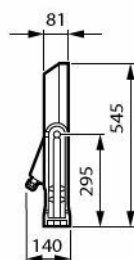

Clearflood gen2 large -
BVP657

Clearflood gen2 medium -
BVP656

Clearflood gen2 small -
BVP655

Målskisse

BVP655 LED300-4S/740 PSU A65-WB ALU

BVP656 LED600-4S/740 PSU A35-MB ALU

BVP657 LED930-4S/740 PSU DW10 ALU