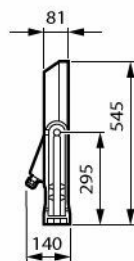

BVP655 LED300-4S/740 PSU A35-MB ALU