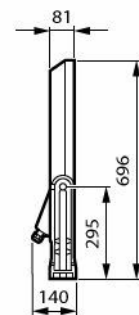

BVP656 LED600-4S/740 PSU DW30 ALU