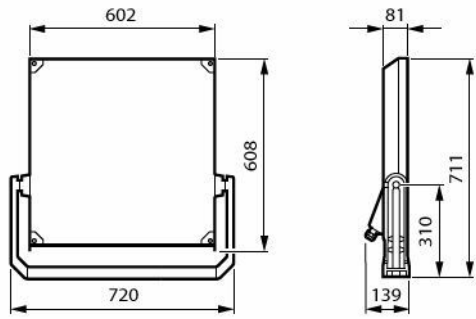

## Dimensional drawing

BVP655 LED300-4S/740 PSU A35-MB ALU

BVP656 LED600-4S/740 PSU DW30 ALU

BVP657 LED930-4S/740 PSU DW30 ALU