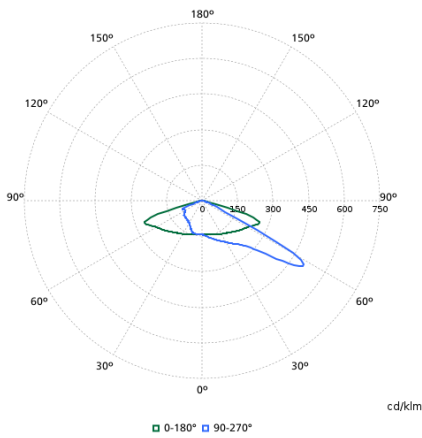

Order Code	Full Product Name	Product family code
912300060564	BVP656 LED600-4S/740 PSU A65-NWB ALU	BVP656
912300060551	BVP655 LED300-4S/740 PSU A65-WB ALU	BVP655
912300060552	BVP655 LED300-4S/740 PSU A55-MB ALU	BVP655
912300060553	BVP655 LED300-4S/740 PSU A65-VWB ALU	BVP655
912300060554	BVP655 LED300-4S/740 PSU A35-MB ALU	BVP655
912300060555	BVP655 LED300-4S/740 PSU DW10 ALU	BVP655
912300060556	BVP655 LED300-4S/740 PSU DW30 ALU	BVP655
912300060557	BVP655 LED300-4S/740 PSU A65-WNB ALU	BVP655

Polar normal diagrams

BVP656I - 912300060560