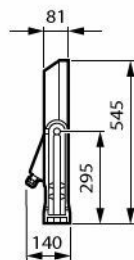

BVP655 LED300-4S/740 PSU A35-MB ALU