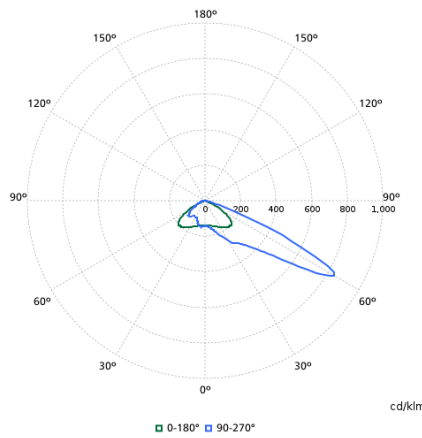

BVP656I - 912300060564