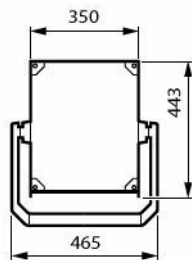

## Dimensional drawing

BVP655 LED300-4S/740 PSU A35-MB ALU

BVP656 LED600-4S/740 PSU DW30 ALU

BVP657 LED930-4S/740 PSU DW30 ALU