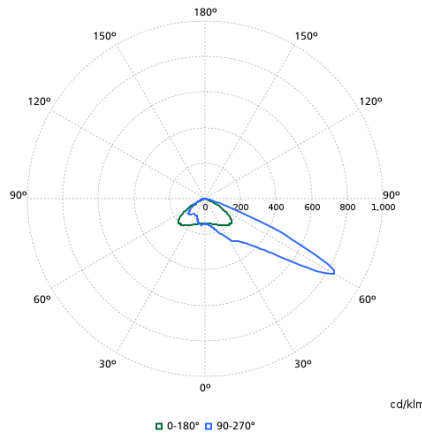

BVP656I - 912300060564