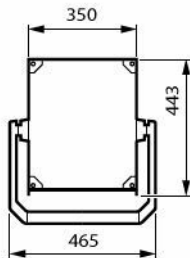

Versions

Clearflood gen2 large -
BVP657

Clearflood gen2 medium -
BVP656

Clearflood gen2 small -
BVP655

Dimensional drawing

BVP655 LED300-4S/740 PSU DW10 ALU

BVP656 LED600-4S/740 PSU A65-WB ALU

BVP657 LED930-4S/740 PSU A55-MB ALU