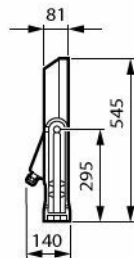

Versions

Clearflood gen2 large -
BVP657

Clearflood gen2 medium -
BVP656

Clearflood gen2 small -
BVP655

Dimensional drawing

BVP655 LED300-4S/740 PSU DW10 ALU

BVP656 LED600-4S/740 PSU A65-WB ALU

BVP657 LED930-4S/740 PSU A55-MB ALU