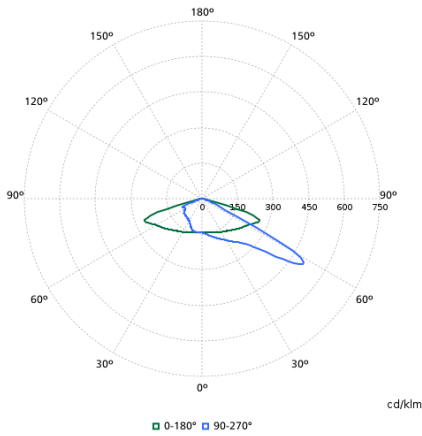

Order Code	Full Product Name	Product family code
912300060564	BVP656 LED600-4S/740 PSU A65-NWB ALU	BVP656
912300060551	BVP655 LED300-4S/740 PSU A65-WB ALU	BVP655
912300060552	BVP655 LED300-4S/740 PSU A55-MB ALU	BVP655
912300060553	BVP655 LED300-4S/740 PSU A65-VWB ALU	BVP655
912300060554	BVP655 LED300-4S/740 PSU A35-MB ALU	BVP655
912300060555	BVP655 LED300-4S/740 PSU DW10 ALU	BVP655
912300060556	BVP655 LED300-4S/740 PSU DW30 ALU	BVP655
912300060557	BVP655 LED300-4S/740 PSU A65-WNB ALU	BVP655

Polar normal diagrams

BVP656I - 912300060560