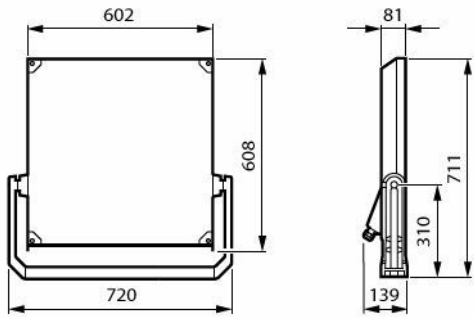

Versions

Clearflood gen2 large -
BVP657

Clearflood gen2 medium -
BVP656

Clearflood gen2 small -
BVP655

Dimensional drawing

BVP655 LED300-4S/740 PSU DW10 ALU

BVP656 LED600-4S/740 PSU A65-WB ALU

BVP657 LED930-4S/740 PSU A55-MB ALU