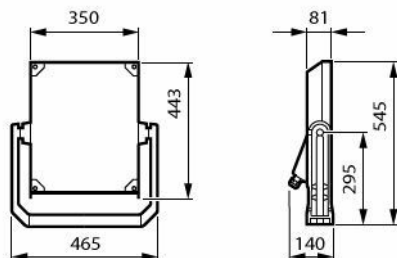

Dimensional drawing

BVP655 LED300-4S/740 PSU DW10 ALU