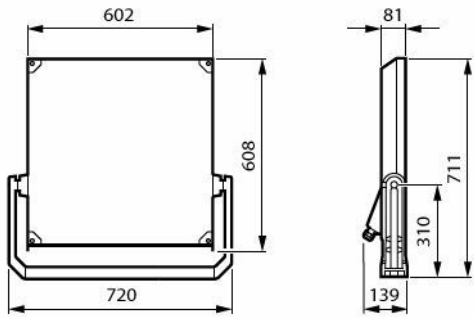

BVP656 LED600-4S/740 PSU DW10 ALU

Features

- Features dedicated Sports&Area light engine and optics
- 3 different sizes : small (BVP655), medium (BVP656), large (BVP657 and BVP658)
- CCT available from 2700K to 5700K
- Electrical class I and II
- IP66, IK08
- Serviceability options: toolless opening or fixed glass
- Finishing options: raw, standard, marine protection (MSP), swimming pool protection (SPO)
- Connectivity options: SR socket, OLC node and multi-sensor options are available