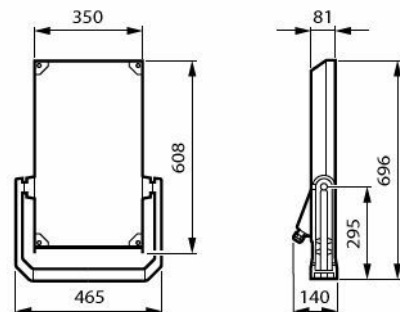

BVP656 LED600-4S/740 PSU DW10 ALU

Features

- Features dedicated Sports&Area light engine and optics
- 3 different sizes : small (BVP655), medium (BVP656), large (BVP657 and BVP658)
- CCT available from 2700K to 5700K
- Electrical class I and II
- IP66, IK08
- Serviceability options: toolless opening or fixed glass
- Finishing options: raw, standard, marine protection (MSP), swimming pool protection (SPO)
- Connectivity options: SR socket, OLC node and multi-sensor options are available