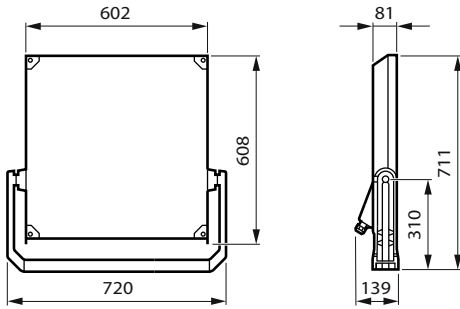

Application

- Arena and Sports
- Airports
- Manufacturing
- Warehouses
- Harbor

Versions

Clearflood gen2 small - BVP655

Dimensional drawing

Clearflood gen2

Dimensional drawing

Product details