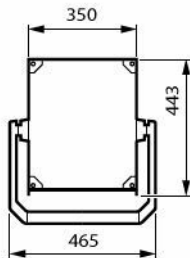

Versions

Clearflood gen2 large -
BVP657

Clearflood gen2 medium -
BVP656

Clearflood gen2 small -
BVP655

Dimensional drawing

BVP655 LED300-4S/740 PSU A65-WB ALU

BVP656 LED600-4S/740 PSU A55-MB ALU

BVP657 LED930-4S/740 PSU A65-NWB ALU