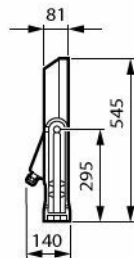

Versions

Clearflood gen2 large -
BVP657

Clearflood gen2 medium -
BVP656

Clearflood gen2 small -
BVP655

Dimensional drawing

BVP655 LED300-4S/740 PSU A65-WB ALU

BVP656 LED600-4S/740 PSU A55-MB ALU

BVP657 LED930-4S/740 PSU A65-NWB ALU