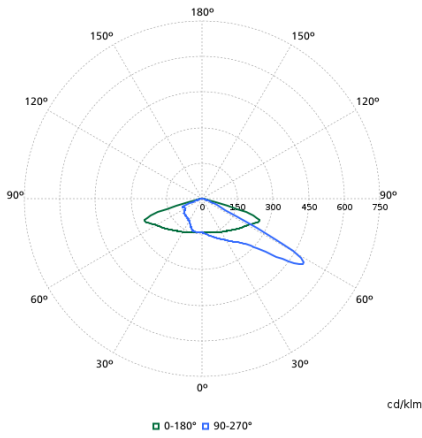

Order Code	Full Product Name	Product family code
912300060564	BVP656 LED600-4S/740 PSU A65-NWB ALU	BVP656
912300060551	BVP655 LED300-4S/740 PSU A65-WB ALU	BVP655
912300060552	BVP655 LED300-4S/740 PSU A55-MB ALU	BVP655
912300060553	BVP655 LED300-4S/740 PSU A65-VWB ALU	BVP655
912300060554	BVP655 LED300-4S/740 PSU A35-MB ALU	BVP655
912300060555	BVP655 LED300-4S/740 PSU DW10 ALU	BVP655
912300060556	BVP655 LED300-4S/740 PSU DW30 ALU	BVP655
912300060557	BVP655 LED300-4S/740 PSU A65-WNB ALU	BVP655

Polar normal diagrams

BVP656I - 912300060560