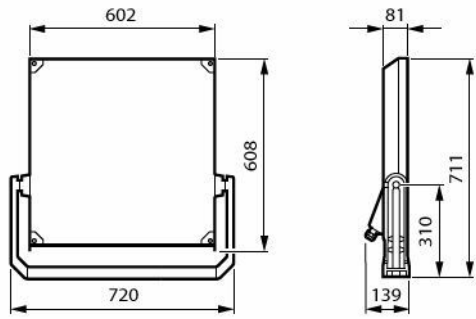

Versions

Clearflood gen2 large -
BVP657

Clearflood gen2 medium -
BVP656

Clearflood gen2 small -
BVP655

Dimensional drawing

BVP655 LED300-4S/740 PSU A65-WB ALU

BVP656 LED600-4S/740 PSU A55-MB ALU

BVP657 LED930-4S/740 PSU A65-NWB ALU