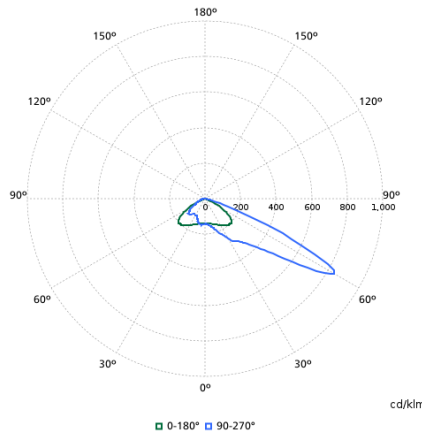

BVP656I - 912300060564