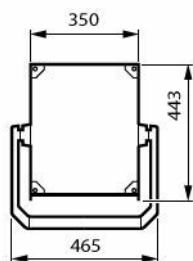

BVP655 LED300-4S/740 PSU A65-VWB ALU