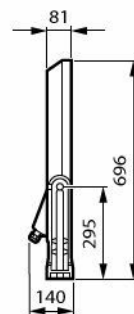

BVP656 LED600-4S/740 PSU DW10 ALU

BVP656 LED600-4S/740 PSU DW10 ALU