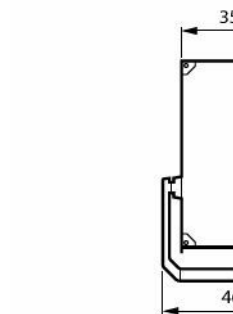

BVP656 LED600-4S/740 PSU DW10 ALU

BVP656 LED600-4S/740 PSU DW10 ALU