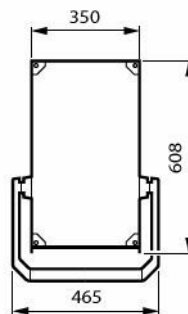

BVP656 LED600-4S/740 PSU DW10 ALU

BVP656 LED600-4S/740 PSU DW10 ALU