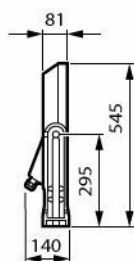

BVP655 LED300-4S/740 PSU A65-VWB ALU