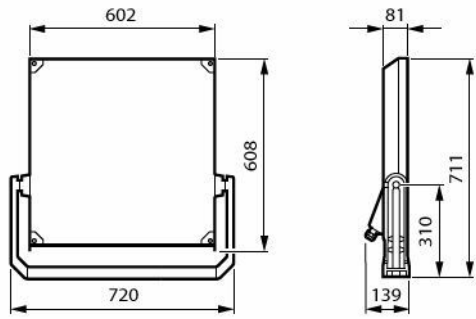

BVP657 LED930-4S/740 PSU DW30 ALU

Oplysninger om produktet

Opening without tool

Fixed glass

Combo SR node and OSB sensor

SR socket on bracket

SR node on housing

Generelle oplysninger