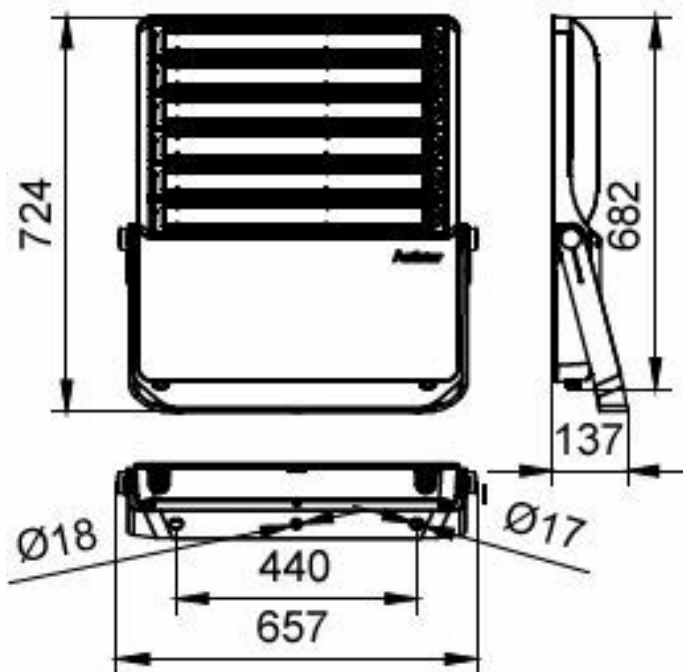

Dimensional drawing

BVP631 LED983/857 820W NB 1-10V

Product details

Actistar-product-picture

ActiStar

Actistar-product-picture

General Information

Service tag Yes