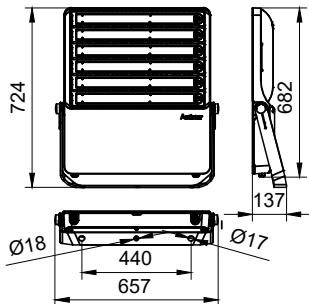

**Specifications**

<b>Material</b>	Housing: die-cast aluminum
	Optic cover: Polycarbonate
<b>Light Source</b>	High power LED module
<b>Installation</b>	U bracket surface-mounted
<b>Luminous flux</b>	system flux up to 110,000 lumen
<b>Correlated color temperature - CCT</b>	730/740/757/830/840/857/957
<b>Luminaire efficacy</b>	System typical efficacy
	757 - 135lm/W
	857 - 120lm/W
	957 - 110lm/W

**Dimensional drawing**