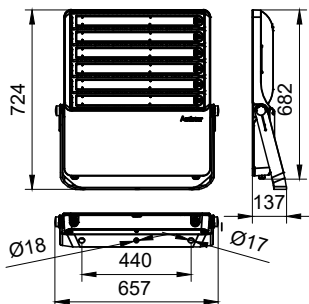

**Specifications**

<b>Material</b>	Housing: die-cast aluminum
	Optic cover: Polycarbonate
<b>Light Source</b>	High power LED module
<b>Installation</b>	U bracket surface-mounted
<b>Luminous flux</b>	system flux up to 110,000 lumen
<b>Correlated color temperature - CCT</b>	730/740/757/830/840/857/957
<b>Luminaire efficacy</b>	System typical efficacy
	757 - 135lm/W
	857 - 120lm/W
	957 - 110lm/W

**Dimensional drawing**