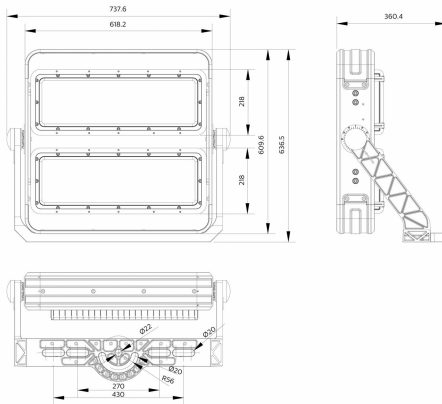

Versions

ActiStar sports area

ActiStar sports area

ActiStar sports area

Dimensional drawing

BVP582 LED1392/757 1200W A55MB V2R25BV

BVP583 LED2332/757 1800W A35NB V1R5HB

BVP581 LED768/757 600W A35VWB V1R5BV