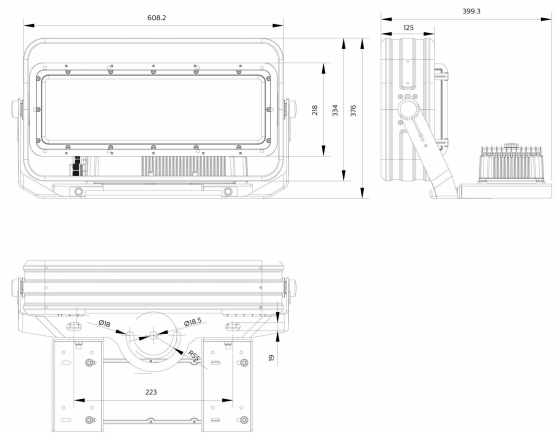

ActiStar sports area

BVP581 LED832/757 600W A35NB R5HB