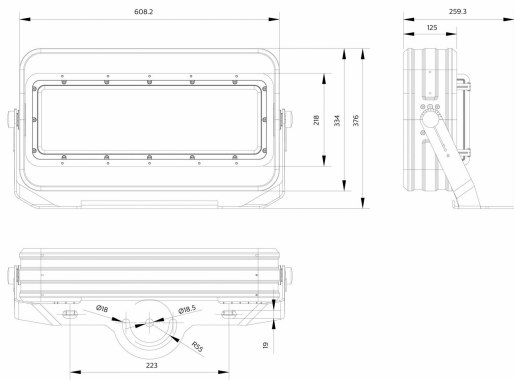

Versions

ActiStar sports area

ActiStar sports area

ActiStar sports area

Dimensional drawing

BVP582 LED1392/757 1200W A55MB V2R25BV

BVP583 LED2332/757 1800W A35NB V1R5HB

BVP581 LED768/757 600W A35VWB V1R5BV