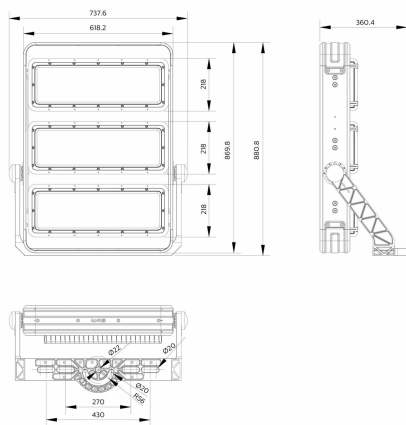

ActiStar sports area

ActiStar sports area

BVP583 LED2495/757 1800W A35NB R5BV