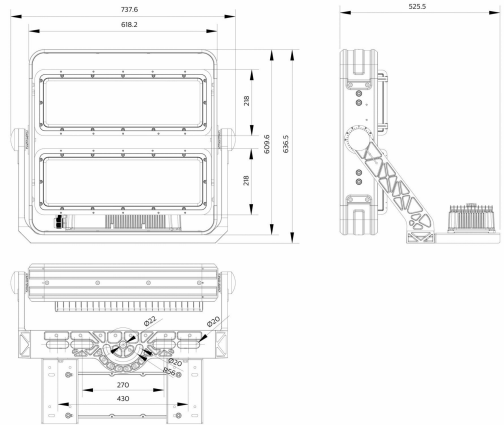

Versions

ActiStar sports area

ActiStar sports area

ActiStar sports area

Dimensional drawing

BVP582 LED1392/757 1200W A55MB V2R25BV

BVP583 LED2332/757 1800W A35NB V1R5HB

BVP581 LED768/757 600W A35VWB V1R5BV