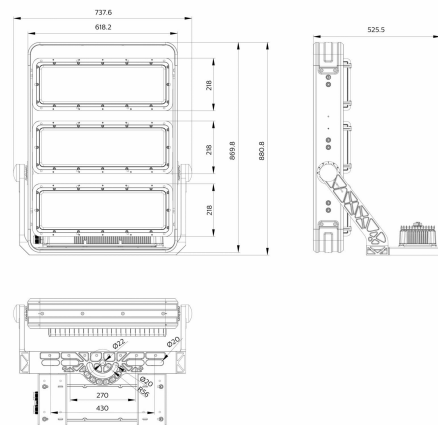

Versions

ActiStar sports area

ActiStar sports area

ActiStar sports area

Dimensional drawing

BVP582 LED1392/757 1200W A55MB V2R25BV

BVP583 LED2332/757 1800W A35NB V1R5HB

BVP581 LED768/757 600W A35VWB V1R5BV