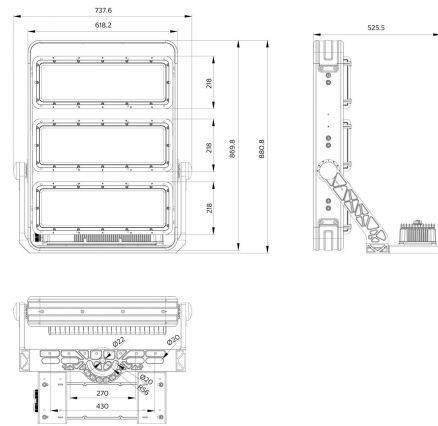

Versions

ActiStar sports area

ActiStar sports area

ActiStar sports area

Dimensional drawing

BVP582 LED1248/757 900W A35NB V1R5BV

BVP583 LED2495/757 1800W A35NB R5HB

ActiStar sports area