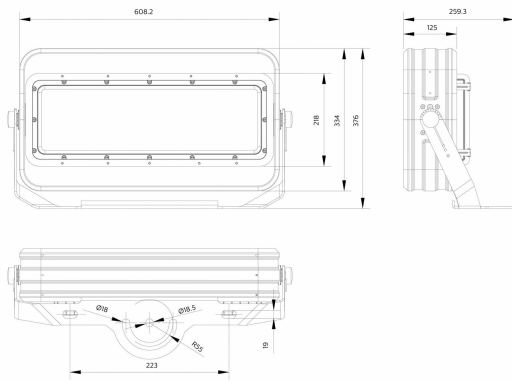

Versions

ActiStar sports area

ActiStar sports area

ActiStar sports area

Dimensional drawing

BVP582 LED1609/757 1200W A55MB R25BV

BVP583 LED2495/757 1800W A35NB R5HB

BVP581 LED832/757 600W A35NB R5BV