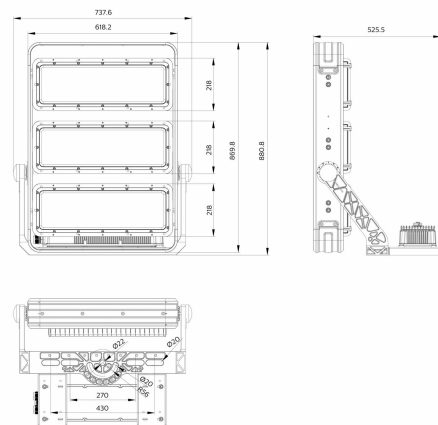

Versions

ActiStar sports area

ActiStar sports area

ActiStar sports area

Dimensional drawing

BVP582 LED1609/757 1200W A55MB R25BV

BVP583 LED2495/757 1800W A35NB R5HB

BVP581 LED832/757 600W A35NB R5BV