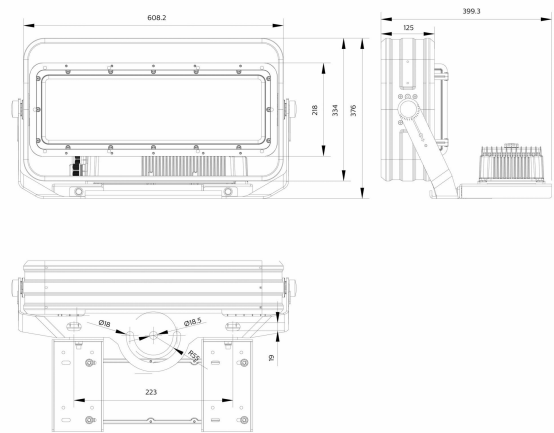

ActiStar sports area

BVP581 LED777/757 600W A35NB V1R5HB