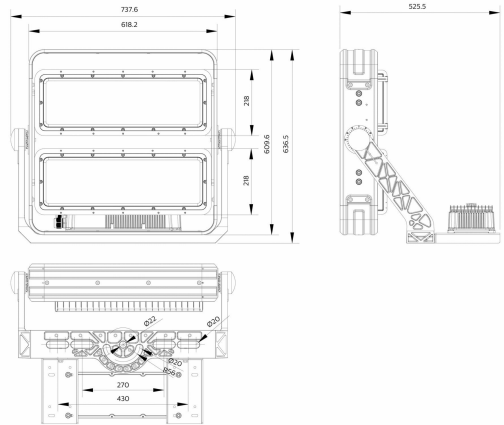

Versions

ActiStar sports area

ActiStar sports area

ActiStar sports area

Dimensional drawing

BVP582 LED1609/757 1200W A55MB R25BV

BVP583 LED2495/757 1800W A35NB R5HB

BVP581 LED832/757 600W A35NB R5BV