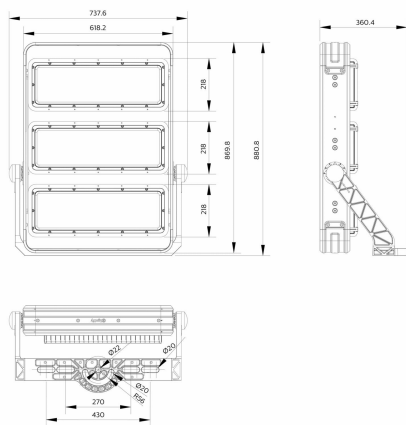

ActiStar sports area

ActiStar sports area

BVP583 LED1723/757 1400W A45NB V2R15BV