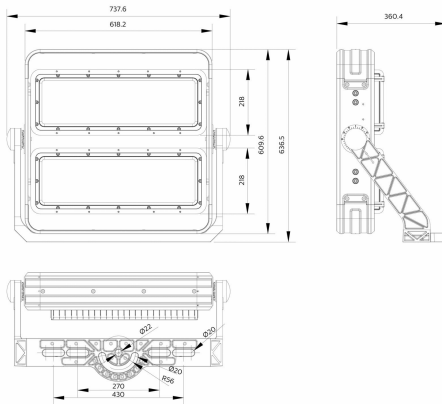

Versions

ActiStar sports area

ActiStar sports area

ActiStar sports area

Dimensional drawing

BVP582 LED1609/757 1200W A55MB R25BV

BVP583 LED2495/757 1800W A35NB R5HB

BVP581 LED832/757 600W A35NB R5BV