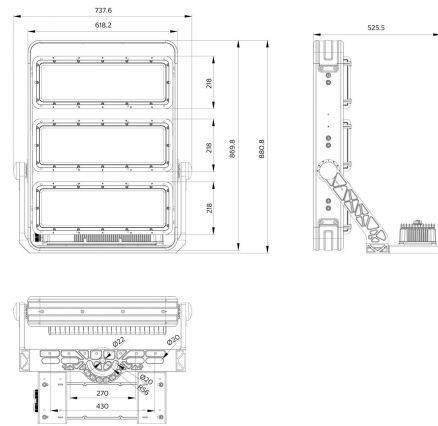

Versions

ArenaX sports area

ArenaX sports area

ArenaX sports area

Dimensional drawing

BVP572 LED1136/957 1200W S4 VOR35BV

BVP573 LED1989/957 1800W S3 ROHB

BVP571 LED555/957 600W S2 VOR0BV