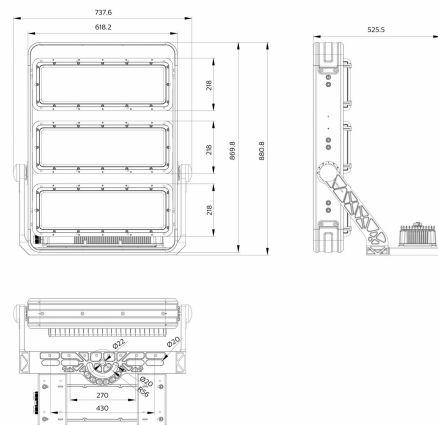

Versions

ArenaX sports area

ArenaX sports area

ArenaX sports area

Dimensional drawing

BVP572 LED1085/957 1200W S6 VOR35BV

BVP573 LED1711/957 1800W S3 VOR35HB

BVP571 LED547/957 600W S4 VOR0BV