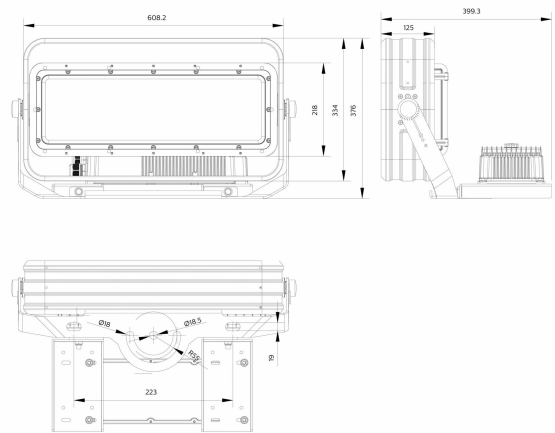

BVP571 LED552/957 600W S3 VOR0HB