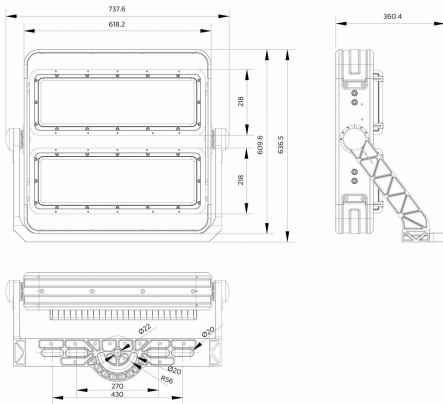

Versions

ArenaX sports area

ArenaX sports area

ArenaX sports area

Dimensional drawing

BVP572 LED1085/957 1200W S6 VOR35BV

BVP573 LED1711/957 1800W S3 VOR35HB

BVP571 LED547/957 600W S4 VOR0BV