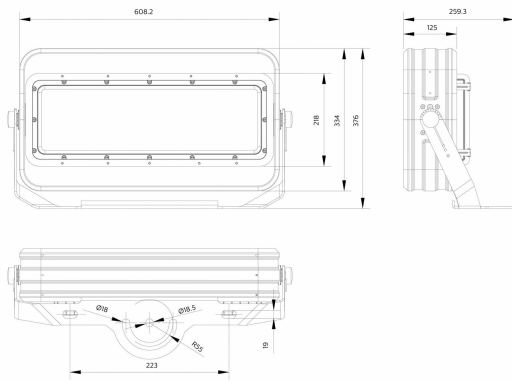

Versions

ArenaX sports area

ArenaX sports area

ArenaX sports area

Dimensional drawing

BVP572 LED1085/957 1200W S6 VOR35BV

BVP573 LED1711/957 1800W S3 VOR35HB

BVP571 LED547/957 600W S4 VOR0BV