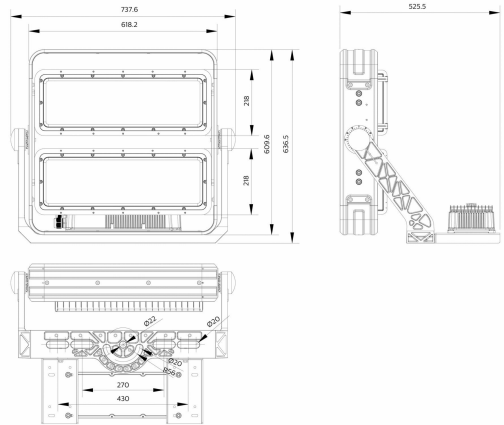

Versions

ArenaX sports area

ArenaX sports area

ArenaX sports area

Dimensional drawing

BVP572 LED1085/957 1200W S6 VOR35BV

BVP573 LED1711/957 1800W S3 VOR35HB

BVP571 LED547/957 600W S4 VOR0BV