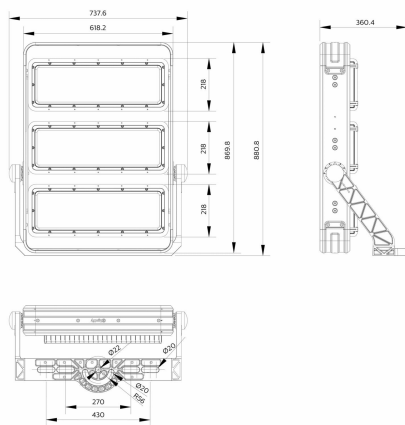

BVP573 LED1551/957 1800W S7 VOR35BV