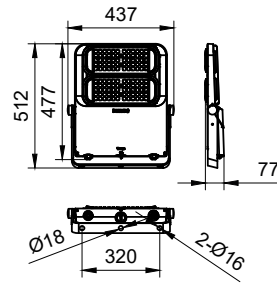

Tango Pro

Dimensional drawing