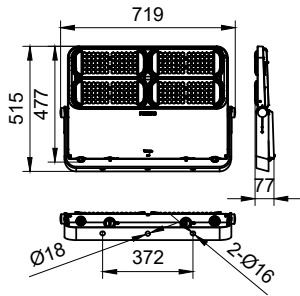

Tango Pro

Dimensional drawing