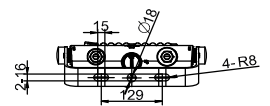

Tango Pro

Dimensional drawing