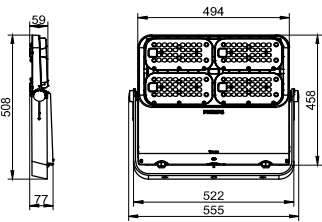

Tango Pro

Dimensional drawing