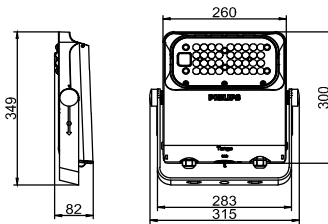

Tango Pro

Dimensional drawing