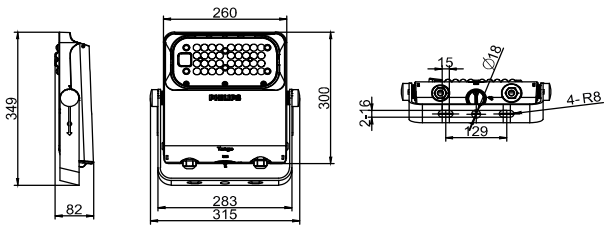

Tango Pro

Dimensional drawing

Product details

Tango Pro, floodlight

Tango Pro, floodlight