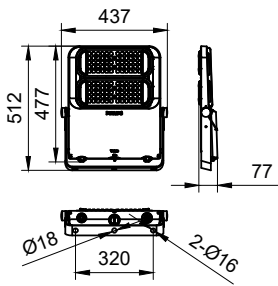

Tango Pro

Dimensional drawing

Product details

Tango Pro, floodlight

Tango Pro, floodlight