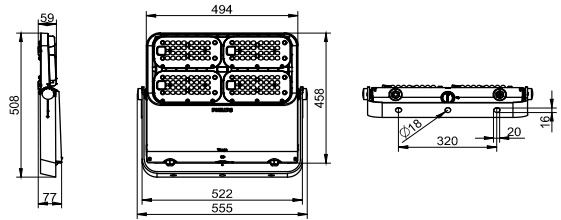

Tango Pro

Dimensional drawing

Product details

Tango Pro, floodlight

Tango Pro, floodlight