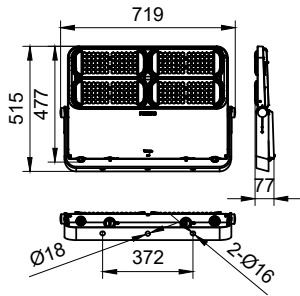

Tango Pro

Dimensional drawing

Product details

Tango Pro, floodlight

Tango Pro, floodlight