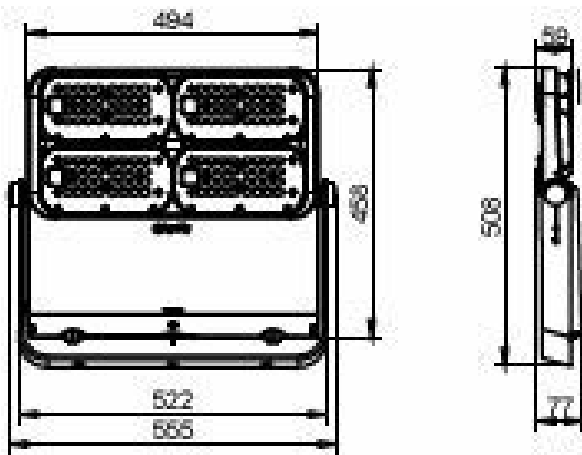

Versions

Tango-pro-standard-
picture

Tango-pro-standard-
picture

Tango-pro-standard-
picture

Tango-pro-standard-
picture

Dimensional drawing

BVP564 LED612/740 440W EP S6

BVP563 LED336/757 220W EP SWB