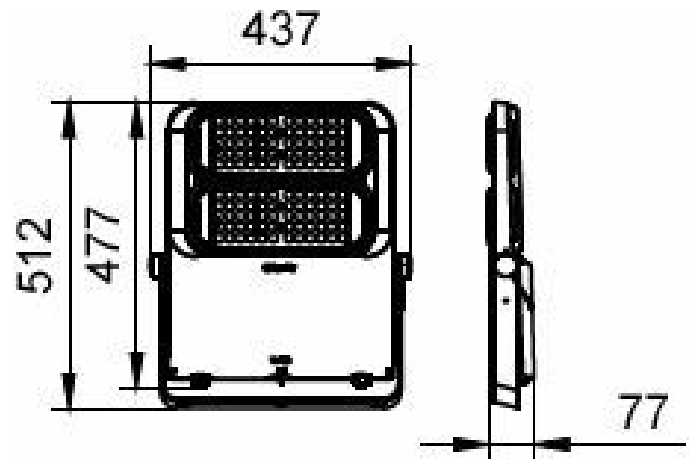

Versions

Tango-pro-standard-
picture

Tango-pro-standard-
picture

Tango-pro-standard-
picture

Tango-pro-standard-
picture

Dimensional drawing

BVP564 LED612/740 440W EP S6

BVP563 LED336/757 220W EP SWB