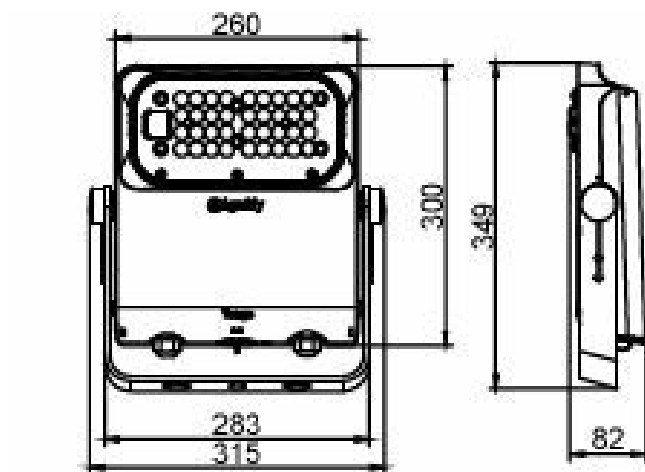

Versions

Tango-pro-standard-
picture

Tango-pro-standard-
picture

Tango-pro-standard-
picture

Tango-pro-standard-
picture

Dimensional drawing

BVP564 LED612/740 440W EP S6

BVP563 LED336/757 220W EP SWB