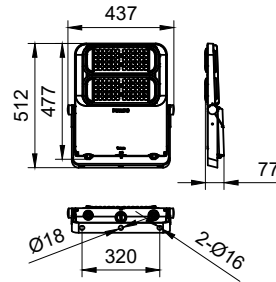

Dimensional drawing

Product details

Tango Pro, floodlight

Tango Pro, floodlight