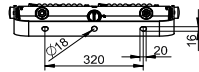

Dimensional drawing