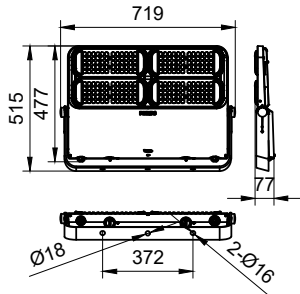

Product details

Tango Pro, floodlight

Tango Pro, floodlight