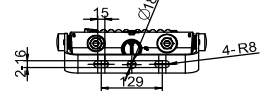

Dimensional drawing