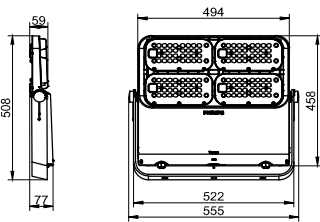

Dimensional drawing