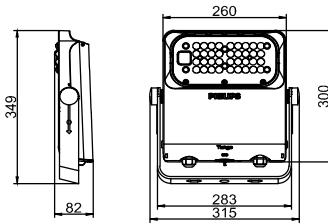

Luminaire light beam spread	Symmetrical narrow Beam Symmetrical Middle Beam Symmetrical Wide Beam Super Asymmetric Wide Beam
Power	Up to 510W
Mains Voltage	Depending on driver configured , 220-240V for EP 1-10V; DALI; Coded Mains; SR, 110-277V for GL
Control system input	DALI / 1-10V / coded mains
Dimming	DALI / 1-10V
Operating Temperature range	-40 to +50 °C for config at ta=50C
Accessories	Safety chain
	Unified aiming device same as AVOV
	* aiming device adaptor to be ordered separately
Ingress protection	IP66
Certification	CB/EMC/CQC/SAA

Tango Pro

Versions

Tango Pro, floodlight

Tango Pro, floodlight

Tango Pro, floodlight

Dimensional drawing

Product details

Tango Pro, floodlight