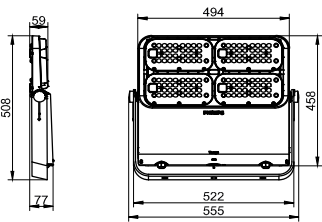

Dimensional drawing