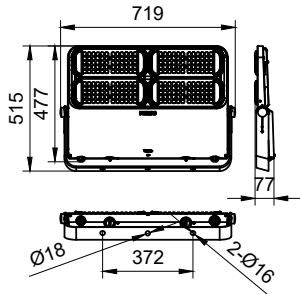

Product details

Tango Pro, floodlight

Tango Pro, floodlight