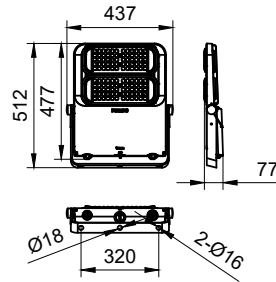

Product details

Tango Pro, floodlight

Tango Pro, floodlight