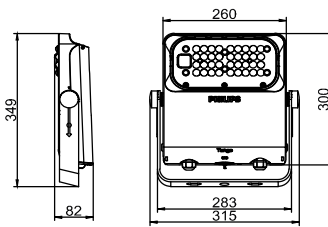

Luminaire light beam spread	Symmetrical narrow Beam Symmetrical Middle Beam Symmetrical Wide Beam Super Asymmetric Wide Beam
Power	Up to 510W
Mains Voltage	Depending on driver configured , 220-240V for EP 1-10V; DALI; Coded Mains; SR, 110-277V for GL
Control system input	DALI / 1-10V / coded mains
Dimming	DALI / 1-10V
Operating Temperature range	-40 to +50 °C for config at ta=50C
Accessories	Safety chain
	Unified aiming device same as AVOV
	* aiming device adaptor to be ordered separately
Ingress protection	IP66
Certification	CB/EMC/CQC/SAA

Tango Pro

Versions

Tango Pro, floodlight

Tango Pro, floodlight

Dimensional drawing

Product details

Tango Pro, floodlight

Tango Pro, floodlight