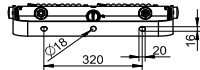

Dimensional drawing