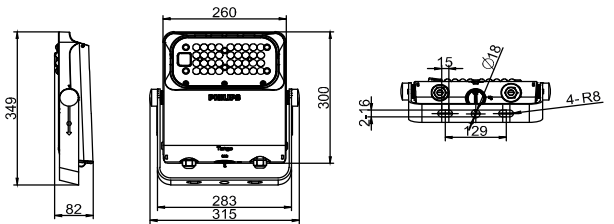

Tango Pro

Dimensional drawing