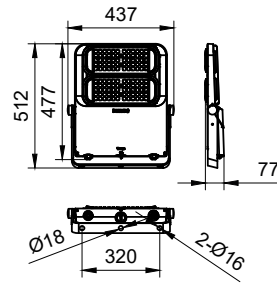

## Specifications

<b>Material</b>	Housing: die-cast aluminium
	Bracket: carbon steel and stainless steel optional
<b>Light Source</b>	LED module
<b>Installation</b>	Surface mounted with Bolts M16, Flat washer D16, Spring washer D16
<b>Connection</b>	1.5m leading cable
<b>Luminous flux</b>	Up to 80000lm at ta=50°C
<b>Correlated color temperature - CCT</b>	5050 : 718/722/727/730/740/750/757/830/840/857
<b>Luminaire efficacy</b>	Typical 170lm/W
	Up to 200lm/W
<b>Color Rendering index - CRI</b>	CRI70, CRI80
<b>Optical distribution</b>	NB : 13° ; SMB: 57°
	S6 : 24° ; SWB: 78° * 27°
	AMB: Asym 36° and 92° * 52°
	SAWB : Asym 61° and 118° * 15°

## Dimensional drawing