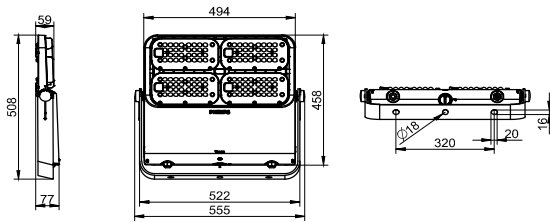

Tango Pro

Dimensional drawing