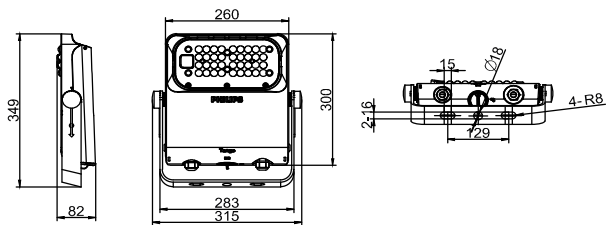

## Specifications

<b>Material</b>	Housing: die-cast aluminium
	Bracket: carbon steel and stainless steel optional
<b>Light Source</b>	LED module
<b>Installation</b>	Surface mounted with Bolts M16, Flat washer D16, Spring washer D16
<b>Connection</b>	1.5m leading cable
<b>Luminous flux</b>	Up to 80000lm at ta=50°C
<b>Correlated color temperature - CCT</b>	5050 : 718/722/727/730/740/750/757/830/840/857
<b>Luminaire efficacy</b>	Typical 170lm/W
	Up to 200lm/W
<b>Color Rendering index - CRI</b>	CRI70, CRI80
<b>Optical distribution</b>	NB : 13° ; SMB: 57°
	S6 : 24° ; SWB: 78° * 27°
	AMB: Asym 36° and 92° * 52°
	SAWB : Asym 61° and 118° * 15°

<b>Luminaire light beam spread</b>	Symmetrical narrow Beam Symmetrical Middle Beam Symmetrical Wide Beam Super Asymmetric Wide Beam
<b>Power</b>	Up to 510W
<b>Mains Voltage</b>	Depending on driver configured , 220-240V for EP 1-10V; DALI; Coded Mains; SR, 110-277V for GL
<b>Control system input</b>	DALI / 1-10V / coded mains
<b>Dimming</b>	DALI / 1-10V
<b>Operating Temperature range</b>	-40 to +50 °C for config at ta=50C
<b>Accessories</b>	Safety chain
	Unified aiming device same as AVOV
	* aiming device adaptor to be ordered separately
<b>Ingress protection</b>	IP66
<b>Certification</b>	CB/EMC/CQC/SAA

## Dimensional drawing