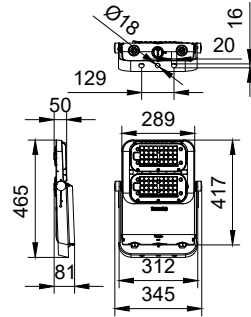

## Specifications

<b>Material</b>	Housing: die-cast aluminium
	Bracket: carbon steel and stainless steel optional
<b>Light Source</b>	LED module
<b>Installation</b>	Surface mounted with Bolts M16, Flat washer D16, Spring washer D16
<b>Connection</b>	1.5m leading cable
<b>Luminous flux</b>	Up to 80000lm at ta=50°C
<b>Correlated color temperature - CCT</b>	5050 : 718/722/727/730/740/750/757/830/840/857
<b>Luminaire efficacy</b>	Typical 170lm/W
	Up to 200lm/W
<b>Color Rendering index - CRI</b>	CRI70, CRI80
<b>Optical distribution</b>	NB : 13° ; SMB: 57°
	S6 : 24° ; SWB: 78° * 27°
	AMB: Asym 36° and 92° * 52°
	SAWB : Asym 61° and 118° * 15°

<b>Luminaire light beam spread</b>	Symmetrical narrow Beam Symmetrical Middle Beam Symmetrical Wide Beam Super Asymmetric Wide Beam
<b>Power</b>	Up to 510W
<b>Mains Voltage</b>	Depending on driver configured , 220-240V for EP 1-10V; DALI; Coded Mains; SR, 110-277V for GL
<b>Control system input</b>	DALI / 1-10V / coded mains
<b>Dimming</b>	DALI / 1-10V
<b>Operating Temperature range</b>	-40 to +50 °C for config at ta=50C
<b>Accessories</b>	Safety chain
	Unified aiming device same as AVOV
	* aiming device adaptor to be ordered separately
<b>Ingress protection</b>	IP66
<b>Certification</b>	CB/EMC/CQC/SAA

## Dimensional drawing