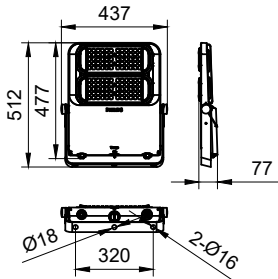

## Specifications

<b>Material</b>	Housing: die-cast aluminium
	Bracket: carbon steel and stainless steel optional
<b>Light Source</b>	LED module
<b>Installation</b>	Surface mounted with Bolts M16, Flat washer D16, Spring washer D16
<b>Connection</b>	1.5m leading cable
<b>Luminous flux</b>	Up to 80000lm at ta=50°C
<b>Correlated color temperature - CCT</b>	5050 : 718/722/727/730/740/750/757/830/840/857
<b>Luminaire efficacy</b>	Typical 170lm/W
	Up to 200lm/W
<b>Color Rendering index - CRI</b>	CRI70, CRI80
<b>Optical distribution</b>	NB : 13° ; SMB: 57°
	S6 : 24° ; SWB: 78° * 27°
	AMB: Asym 36° and 92° * 52°
	SAWB : Asym 61° and 118° * 15°

<b>Luminaire light beam spread</b>	Symmetrical narrow Beam Symmetrical Middle Beam Symmetrical Wide Beam Super Asymmetric Wide Beam
<b>Power</b>	Up to 510W
<b>Mains Voltage</b>	Depending on driver configured , 220-240V for EP 1-10V; DALI; Coded Mains; SR, 110-277V for GL
<b>Control system input</b>	DALI / 1-10V / coded mains
<b>Dimming</b>	DALI / 1-10V
<b>Operating Temperature range</b>	-40 to +50 °C for config at ta=50C
<b>Accessories</b>	Safety chain
	Unified aiming device same as AVOV
	* aiming device adaptor to be ordered separately
<b>Ingress protection</b>	IP66
<b>Certification</b>	CB/EMC/CQC/SAA

## Dimensional drawing