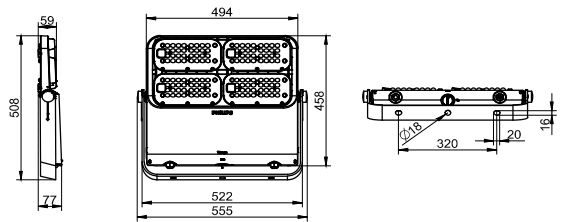

## Specifications

<b>Material</b>	Housing: die-cast aluminium
	Bracket: carbon steel and stainless steel optional
<b>Light Source</b>	LED module
<b>Installation</b>	Surface mounted with Bolts M16, Flat washer D16, Spring washer D16
<b>Connection</b>	1.5m leading cable
<b>Luminous flux</b>	Up to 80000lm at ta=50°C
<b>Correlated color temperature - CCT</b>	5050 : 718/722/727/730/740/750/757/830/840/857
<b>Luminaire efficacy</b>	Typical 170lm/W
	Up to 200lm/W
<b>Color Rendering index - CRI</b>	CRI70, CRI80
<b>Optical distribution</b>	NB : 13° ; SMB: 57°
	S6 : 24° ; SWB: 78° * 27°
	AMB: Asym 36° and 92° * 52°
	SAWB : Asym 61° and 118° * 15°

<b>Luminaire light beam spread</b>	Symmetrical narrow Beam Symmetrical Middle Beam Symmetrical Wide Beam Super Asymmetric Wide Beam
<b>Power</b>	Up to 510W
<b>Mains Voltage</b>	Depending on driver configured , 220-240V for EP 1-10V; DALI; Coded Mains; SR, 110-277V for GL
<b>Control system input</b>	DALI / 1-10V / coded mains
<b>Dimming</b>	DALI / 1-10V
<b>Operating Temperature range</b>	-40 to +50 °C for config at ta=50C
<b>Accessories</b>	Safety chain
	Unified aiming device same as AVOV
	* aiming device adaptor to be ordered separately
<b>Ingress protection</b>	IP66
<b>Certification</b>	CB/EMC/CQC/SAA

## Dimensional drawing