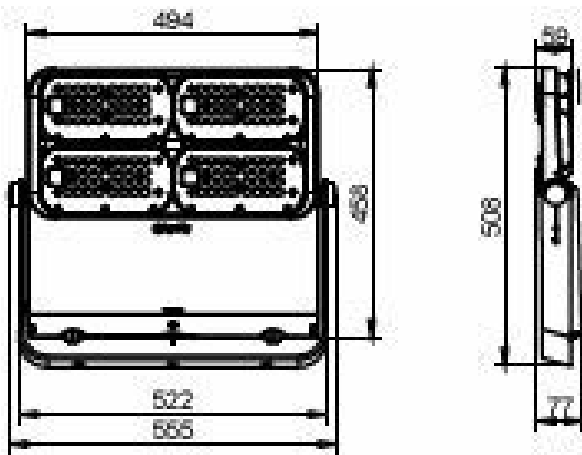

Versions

Tango-pro-standard-picture

Tango-pro-standard-picture

Tango-pro-standard-picture

Tango-pro-standard-picture

Dimensional drawing

BVP564 LED555/740 380W EP S6

BVP563 LED336/750 220W EP SWB