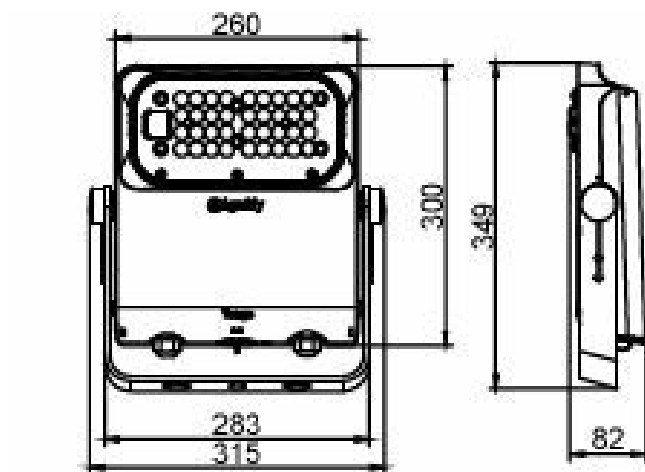

Versions

Tango-pro-standard-picture

Tango-pro-standard-picture

Tango-pro-standard-picture

Tango-pro-standard-picture

Dimensional drawing

BVP564 LED555/740 380W EP S6

BVP563 LED336/750 220W EP SWB