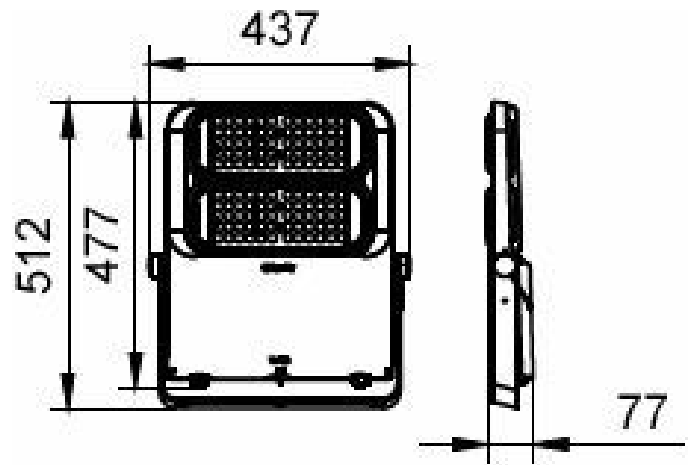

Versions

Tango-pro-standard-picture

Tango-pro-standard-picture

Tango-pro-standard-picture

Tango-pro-standard-picture

Dimensional drawing

BVP564 LED555/740 380W EP S6

BVP563 LED336/750 220W EP SWB