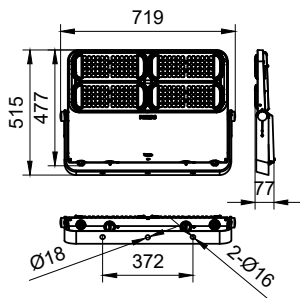

Tango Pro

Versions

Tango Pro, floodlight

Dimensional drawing

Product details

Tango Pro, floodlight

Tango Pro, floodlight