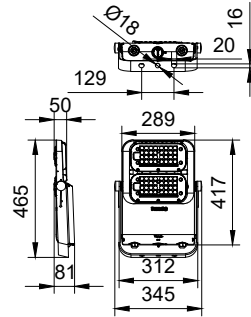

Tango Pro

Versions

Tango Pro, floodlight

Dimensional drawing

Product details

Tango Pro, floodlight

Tango Pro, floodlight