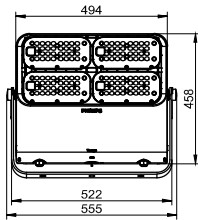

Dimensional drawing