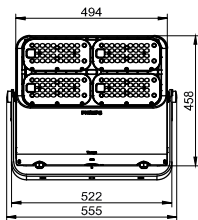

<b>Luminaire light beam spread</b>	Symmetrical narrow Beam Symmetrical Middle Beam Symmetrical Wide Beam Super Asymmetric Wide Beam
<b>Power</b>	Up to 510W
<b>Mains Voltage</b>	Depending on driver configured , 220-240V for EP 1-10V; DALI; Coded Mains; SR, 110-277V for GL
<b>Control system input</b>	DALI / 1-10V / coded mains
<b>Dimming</b>	DALI / 1-10V
<b>Operating Temperature range</b>	-40 to +50 °C for config at ta=50C
<b>Accessories</b>	Safety chain
	Unified aiming device same as AVOV
	* aiming device adaptor to be ordered separately
<b>Ingress protection</b>	IP66
<b>Certification</b>	CB/EMC/CQC/SAA

## Dimensional drawing