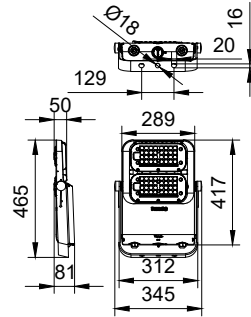

## Specifications

<b>Material</b>	Housing: die-cast aluminium
	Bracket: carbon steel and stainless steel optional
<b>Light Source</b>	LED module
<b>Installation</b>	Surface mounted with Bolts M16, Flat washer D16, Spring washer D16
<b>Connection</b>	1.5m leading cable
<b>Luminous flux</b>	Up to 80000lm at ta=50°C
<b>Correlated color temperature - CCT</b>	5050 : 718/722/727/730/740/750/757/830/840/857
<b>Luminaire efficacy</b>	Typical 170lm/W Up to 200lm/W
<b>Color Rendering index - CRI</b>	CRI70, CRI80
<b>Optical distribution</b>	NB : 13° ; SMB: 57°
	S6 : 24° ; SWB: 78° * 27°
	AMB: Asym 36° and 92° * 52°
	SAWB : Asym 61° and 118° *15°

<b>Luminaire light beam spread</b>	Symmetrical narrow Beam Symmetrical Middle Beam Symmetrical Wide Beam Super Asymmetric Wide Beam
<b>Power</b>	Up to 510W
<b>Mains Voltage</b>	Depending on driver configured , 220-240V for EP 1-10V; DALI; Coded Mains; SR, 110-277V for GL
<b>Control system input</b>	DALI / 1-10V / coded mains
<b>Dimming</b>	DALI / 1-10V
<b>Operating Temperature range</b>	-40 to +50 °C for config at ta=50C
<b>Accessories</b>	Safety chain
	Unified aiming device same as AVOV
	* aiming device adaptor to be ordered separately
<b>Ingress protection</b>	IP66
<b>Certification</b>	CB/EMC/CQC/SAA

## Dimensional drawing