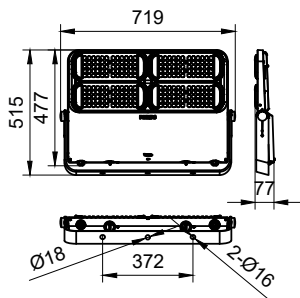

<b>Luminaire light beam spread</b>	Symmetrical narrow Beam Symmetrical Middle Beam Symmetrical Wide Beam Super Asymmetric Wide Beam
<b>Power</b>	Up to 510W
<b>Mains Voltage</b>	Depending on driver configured , 220-240V for EP 1-10V; DALI; Coded Mains; SR, 110-277V for GL
<b>Control system input</b>	DALI / 1-10V / coded mains
<b>Dimming</b>	DALI / 1-10V
<b>Operating Temperature range</b>	-40 to +50 °C for config at ta=50C
<b>Accessories</b>	Safety chain
	Unified aiming device same as AVOV
	* aiming device adaptor to be ordered separately
<b>Ingress protection</b>	IP66
<b>Certification</b>	CB/EMC/CQC/SAA

## Dimensional drawing