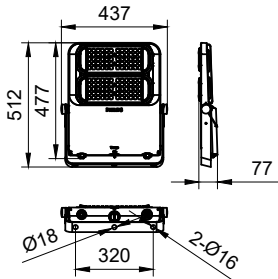

## Specifications

<b>Material</b>	Housing: die-cast aluminium
	Bracket: carbon steel and stainless steel optional
<b>Light Source</b>	LED module
<b>Installation</b>	Surface mounted with Bolts M16, Flat washer D16, Spring washer D16
<b>Connection</b>	1.5m leading cable
<b>Luminous flux</b>	Up to 80000lm at ta=50°C
<b>Correlated color temperature - CCT</b>	5050 : 718/722/727/730/740/750/757/830/840/857
<b>Luminaire efficacy</b>	Typical 170lm/W Up to 200lm/W
<b>Color Rendering index - CRI</b>	CRI70, CRI80
<b>Optical distribution</b>	NB : 13° ; SMB: 57°
	S6 : 24° ; SWB: 78° * 27°
	AMB: Asym 36° and 92° * 52°
	SAWB : Asym 61° and 118° * 15°

<b>Luminaire light beam spread</b>	Symmetrical narrow Beam Symmetrical Middle Beam Symmetrical Wide Beam Super Asymmetric Wide Beam
<b>Power</b>	Up to 510W
<b>Mains Voltage</b>	Depending on driver configured , 220-240V for EP 1-10V; DALI; Coded Mains; SR, 110-277V for GL
<b>Control system input</b>	DALI / 1-10V / coded mains
<b>Dimming</b>	DALI / 1-10V
<b>Operating Temperature range</b>	-40 to +50 °C for config at ta=50C
<b>Accessories</b>	Safety chain
	Unified aiming device same as AVOV
	* aiming device adaptor to be ordered separately
<b>Ingress protection</b>	IP66
<b>Certification</b>	CB/EMC/CQC/SAA

## Dimensional drawing