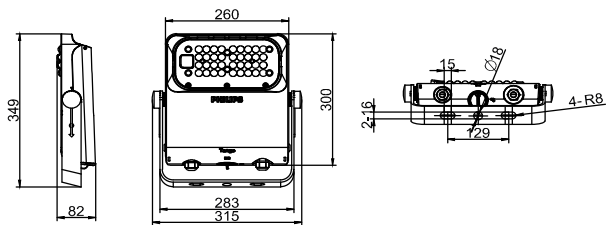

## Specifications

<b>Material</b>	Housing: die-cast aluminium
	Bracket: carbon steel and stainless steel optional
<b>Light Source</b>	LED module
<b>Installation</b>	Surface mounted with Bolts M16, Flat washer D16, Spring washer D16
<b>Connection</b>	1.5m leading cable
<b>Luminous flux</b>	Up to 80000lm at ta=50°C
<b>Correlated color temperature - CCT</b>	5050 : 718/722/727/730/740/750/757/830/840/857
<b>Luminaire efficacy</b>	Typical 170lm/W Up to 200lm/W
<b>Color Rendering index - CRI</b>	CRI70, CRI80
<b>Optical distribution</b>	NB : 13° ; SMB: 57°
	S6 : 24° ; SWB: 78° * 27°
	AMB: Asym 36° and 92° * 52°
	SAWB : Asym 61° and 118° * 15°

<b>Luminaire light beam spread</b>	Symmetrical narrow Beam Symmetrical Middle Beam Symmetrical Wide Beam Super Asymmetric Wide Beam
<b>Power</b>	Up to 510W
<b>Mains Voltage</b>	Depending on driver configured , 220-240V for EP 1-10V; DALI; Coded Mains; SR, 110-277V for GL
<b>Control system input</b>	DALI / 1-10V / coded mains
<b>Dimming</b>	DALI / 1-10V
<b>Operating Temperature range</b>	-40 to +50 °C for config at ta=50C
<b>Accessories</b>	Safety chain
	Unified aiming device same as AVOV
	* aiming device adaptor to be ordered separately
<b>Ingress protection</b>	IP66
<b>Certification</b>	CB/EMC/CQC/SAA

## Dimensional drawing