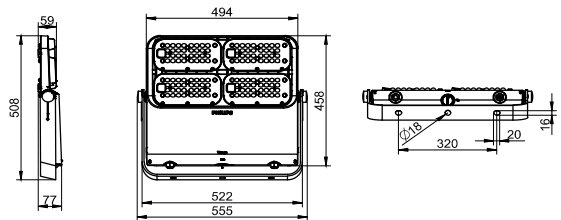

## Specifications

<b>Material</b>	Housing: die-cast aluminium
	Bracket: carbon steel and stainless steel optional
<b>Light Source</b>	LED module
<b>Installation</b>	Surface mounted with Bolts M16, Flat washer D16, Spring washer D16
<b>Connection</b>	1.5m leading cable
<b>Luminous flux</b>	Up to 80000lm at ta=50°C
<b>Correlated color temperature - CCT</b>	5050 : 718/722/727/730/740/750/757/830/840/857
<b>Luminaire efficacy</b>	Typical 170lm/W Up to 200lm/W
<b>Color Rendering index - CRI</b>	CRI70, CRI80
<b>Optical distribution</b>	NB : 13° ; SMB: 57°
	S6 : 24° ; SWB: 78° * 27°
	AMB: Asym 36° and 92° * 52°
	SAWB : Asym 61° and 118° * 15°

<b>Luminaire light beam spread</b>	Symmetrical narrow Beam Symmetrical Middle Beam Symmetrical Wide Beam Super Asymmetric Wide Beam
<b>Power</b>	Up to 510W
<b>Mains Voltage</b>	Depending on driver configured , 220-240V for EP 1-10V; DALI; Coded Mains; SR, 110-277V for GL
<b>Control system input</b>	DALI / 1-10V / coded mains
<b>Dimming</b>	DALI / 1-10V
<b>Operating Temperature range</b>	-40 to +50 °C for config at ta=50C
<b>Accessories</b>	Safety chain
	Unified aiming device same as AVOV
	* aiming device adaptor to be ordered separately
<b>Ingress protection</b>	IP66
<b>Certification</b>	CB/EMC/CQC/SAA

## Dimensional drawing