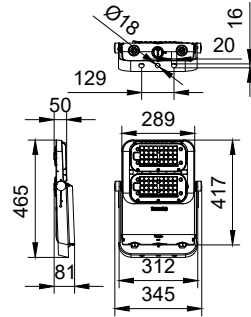

## Specifications

<b>Material</b>	Housing: die-cast aluminium
	Bracket: carbon steel and stainless steel optional
<b>Light Source</b>	LED module
<b>Installation</b>	Surface mounted with Bolts M16, Flat washer D16, Spring washer D16
<b>Connection</b>	1.5m leading cable
<b>Luminous flux</b>	Up to 80000lm at ta=50°C
<b>Correlated color temperature - CCT</b>	5050 : 718/722/727/730/740/750/757/830/840/857
<b>Luminaire efficacy</b>	Typical 170lm/W Up to 200lm/W
<b>Color Rendering index - CRI</b>	CRI70, CRI80
<b>Optical distribution</b>	NB : 13° ; SMB: 57°
	S6 : 24° ; SWB: 78° * 27°
	AMB: Asym 36° and 92° * 52°
	SAWB : Asym 61° and 118° * 15°

<b>Luminaire light beam spread</b>	Symmetrical narrow Beam Symmetrical Middle Beam Symmetrical Wide Beam Super Asymmetric Wide Beam
<b>Power</b>	Up to 510W
<b>Mains Voltage</b>	Depending on driver configured , 220-240V for EP 1-10V; DALI; Coded Mains; SR, 110-277V for GL
<b>Control system input</b>	DALI / 1-10V / coded mains
<b>Dimming</b>	DALI / 1-10V
<b>Operating Temperature range</b>	-40 to +50 °C for config at ta=50C
<b>Accessories</b>	Safety chain
	Unified aiming device same as AVOV
	* aiming device adaptor to be ordered separately
<b>Ingress protection</b>	IP66
<b>Certification</b>	CB/EMC/CQC/SAA

## Dimensional drawing