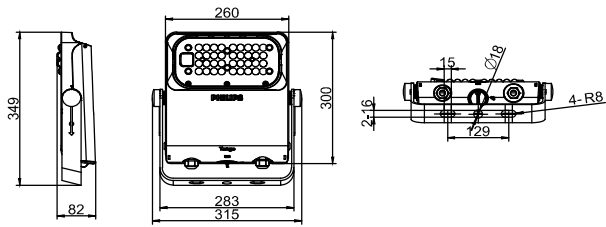

Tango Pro

Dimensional drawing

Product details

Tango Pro, floodlight

Tango Pro, floodlight