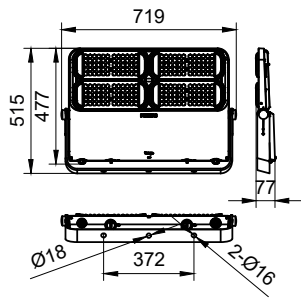

Tango Pro

Dimensional drawing

Product details

Tango Pro, floodlight

Tango Pro, floodlight