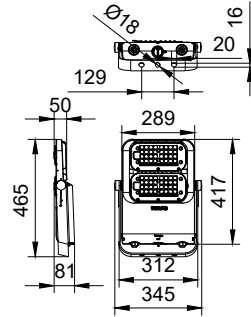

Tango Pro

Dimensional drawing

Product details

Tango Pro, floodlight

Tango Pro, floodlight