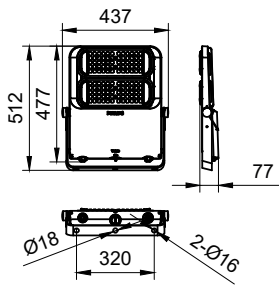

Tango Pro

Dimensional drawing

Product details

Tango Pro, floodlight

Tango Pro, floodlight