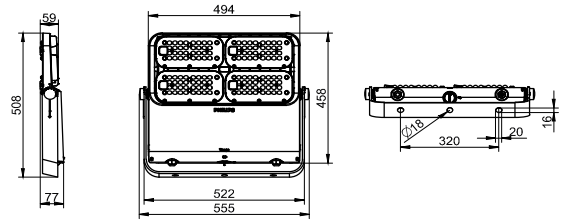

Tango Pro

Dimensional drawing

Product details

Tango Pro, floodlight

Tango Pro, floodlight