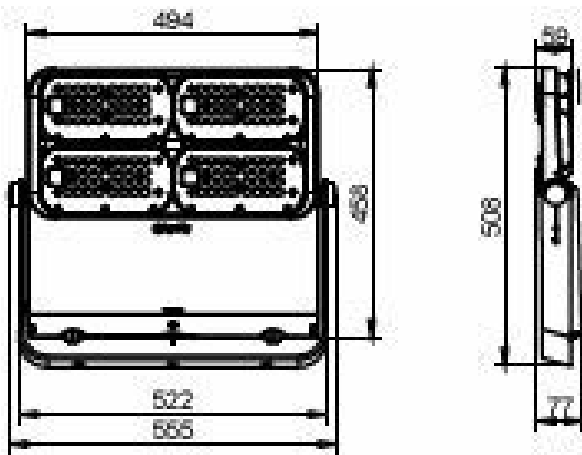

Versions

Tango-pro-standard-picture

Tango-pro-standard-picture

Tango-pro-standard-picture

Tango-pro-standard-picture

Dimensional drawing

BVP564 LED567/740 440W EP SAWB

BVP563 LED375/740 220W EP AMB