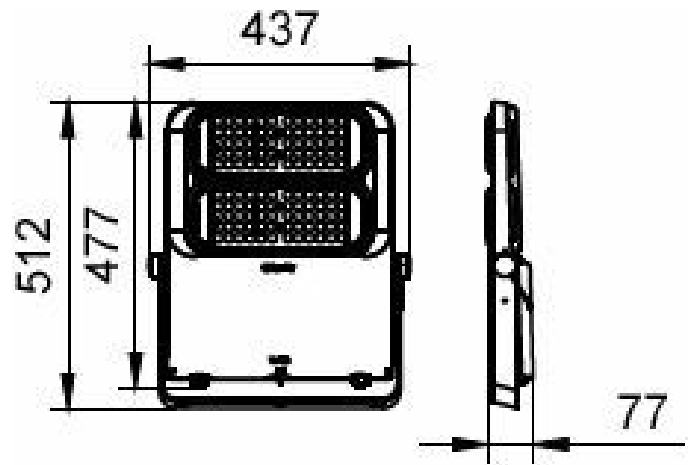

Versions

Tango-pro-standard-picture

Tango-pro-standard-picture

Tango-pro-standard-picture

Tango-pro-standard-picture

Dimensional drawing

BVP564 LED567/740 440W EP SAWB

BVP563 LED375/740 220W EP AMB