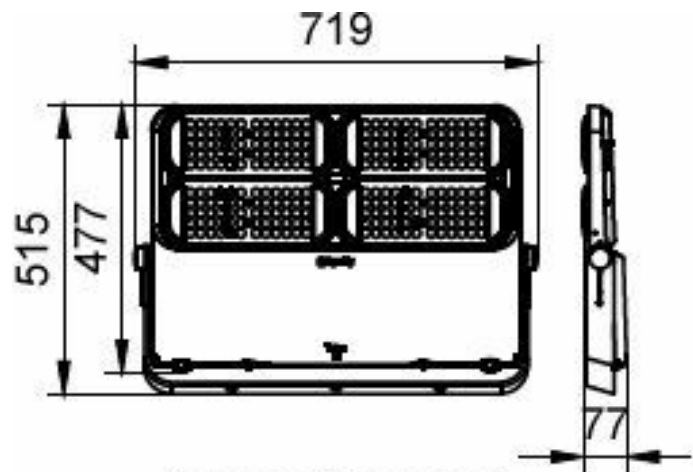

Versions

Tango-pro-standard-picture

Tango-pro-standard-picture

Tango-pro-standard-picture

Tango-pro-standard-picture

Dimensional drawing

BVP564 LED567/740 440W EP SAWB

BVP563 LED375/740 220W EP AMB