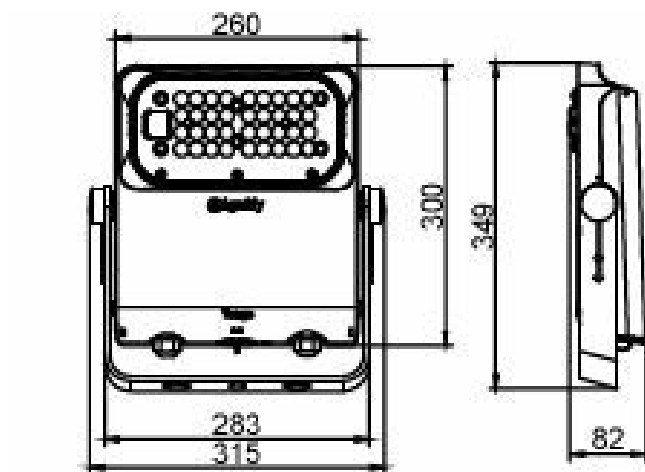

Versions

Tango-pro-standard-picture

Tango-pro-standard-picture

Tango-pro-standard-picture

Tango-pro-standard-picture

Dimensional drawing

BVP564 LED567/740 440W EP SAWB

BVP563 LED375/740 220W EP AMB