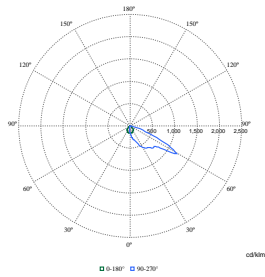

Polar Wide Diagrams

**Polar Normal (separate) - BVP440I -
912300060787**