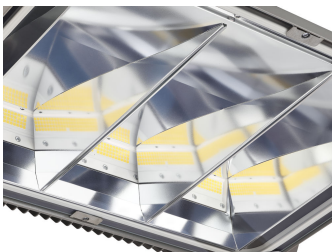

GameVision : the 1:1 retrofit of conventional floodlights for recreational sports.

GameVision

GameVision is a simple, easy to choose led floodlight to replace conventional installations in municipal football stadiums, hockey fields... Its specific hooded shape design ensures a limited perception of light outside the field of play, hence a better comfort for people living nearby, but also favors dark skies. The light distribution is maintained all along the product lifetime as the reflector inside is protected against pollution and corrosion.

Benefits

- 1:1 retrofit of conventional floodlights in recreational sports
- Easy to choose
- Low glare perception
- Favors dark skies

Features

- 1 "do-it-all" light distribution
- 2 levels of light output
- Weight and SCx similar to OptiVision HID (MVP507)
- Low to 0 tilt angle in application

Application

- Arena and Sports

GameVision

Versions

GameVision narrow beam

Dimensional drawing

Product details

GameVision narrow beam focus