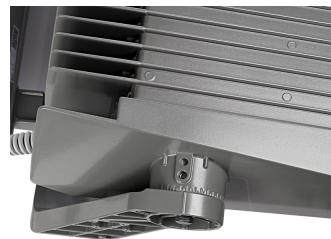

Benefits

- 1:1 retrofit of conventional floodlights in recreational sports
- Easy to choose
- Low glare perception
- Favors dark skies

Features

- 1 "do-it-all" light distribution
- 2 levels of light output
- Weight and SCx similar to OptiVision HID (MVP507)
- Low to 0 tilt angle in application

BVP440 GameVision tilt aiming DP

General Information	
Driver included	Yes
Number of gear units	1 unit
Light Technical	
Upward light output ratio	0
Operating and Electrical	
Surge Protection (Common/Differential)	Surge protection level until 10 kV differential mode and 10 kV common mode
Mechanical and Housing	
Housing Color	Aluminum
Mech. impact protection code	IK08
Ingress protection code	IP66
Standard tilt angle side entry	-
Standard tilt angle posttop	10°
Approval and Application	
CE mark	Yes
Flammability mark	-
Product Data	
Product family code	BVP440