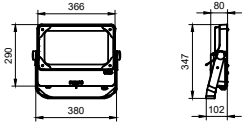

Versions

BVP49X

BVP49X

BVP49X

BVP433

Tango G4 LED Flood

Dimensional drawing

General Information