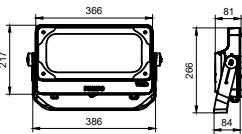

Versions

BVP49X

BVP49X

BVP49X

BVP433

Tango G4 LED Flood

Dimensional drawing

General Information