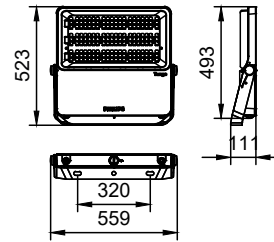

Versions

BVP49X

BVP49X

BVP49X

BVP433

Tango G4 LED Flood

Dimensional drawing

General Information