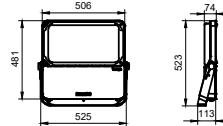

Versions

BVP49X

BVP49X

BVP49X

BVP433

Tango G4 LED Flood

Dimensional drawing

General Information