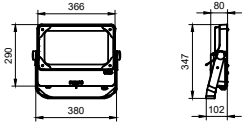

Versions

BVP49X

BVP49X

BVP433

Tango G4 LED Flood

Dimensional drawing

General Information

Driver included	Yes
Service tag	Yes