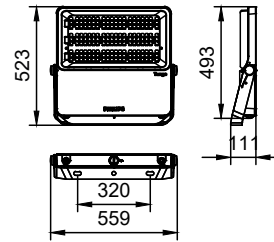

Versions

BVP49X

BVP49X

BVP433

Tango G4 LED Flood

Dimensional drawing

General Information

Driver included	Yes
Service tag	Yes