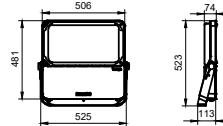

Versions

BVP49X

BVP49X

BVP433

Tango G4 LED Flood

Dimensional drawing

General Information

Driver included	Yes
Service tag	Yes