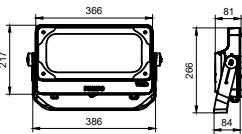

Versions

BVP49X

BVP49X

BVP433

Tango G4 LED Flood

Dimensional drawing

General Information

Driver included	Yes
Service tag	Yes