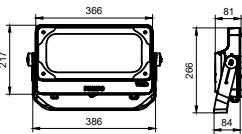

Versions

BVP49X

BVP49X

Tango G4 LED Flood

Dimensional drawing

General Information

Driver included	Yes
Service tag	Yes

Light Technical