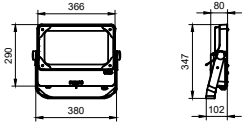

Versions

BVP49X

BVP49X

Tango G4 LED Flood

Dimensional drawing

General Information

Driver included	Yes
Service tag	Yes

Light Technical