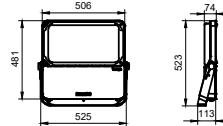

Versions

BVP49X

BVP49X

Tango G4 LED Flood

Dimensional drawing

General Information

Driver included	Yes
Service tag	Yes

Light Technical