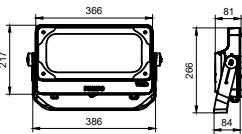

Versions

BVP49X

BVP49X

BVP431

Tango G4 LED Flood

Dimensional drawing

General Information

Driver included	Yes
Service tag	Yes