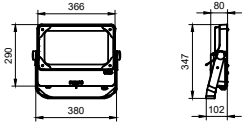

Versions

BVP49X

BVP49X

BVP431

Tango G4 LED Flood

Dimensional drawing

General Information

Driver included	Yes
Service tag	Yes