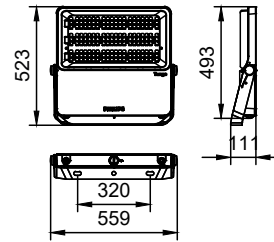

Versions

BVP49X

BVP49X

BVP431

Tango G4 LED Flood

Dimensional drawing

General Information

Driver included	Yes
Service tag	Yes