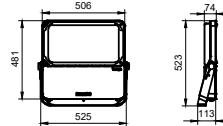

Versions

BVP49X

BVP49X

BVP431

Tango G4 LED Flood

Dimensional drawing

General Information

Driver included	Yes
Service tag	Yes