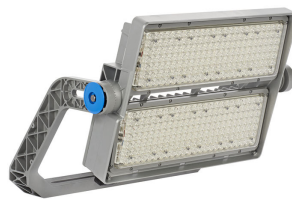

ArenaVision LED gen3 5