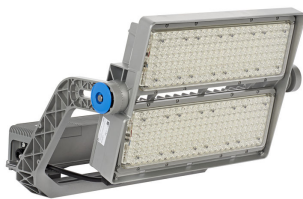

Features

- Single piece pressure die cast housing, with a protection level of IP66 against dust and water
- Wide range of asymmetrical and symmetrical optics ensuring low glare and best in class lighting uniformity exceeding the requirements of all types of sports lighting level standards
- Wide range of ambient temperature tolerance making it suitable for a variety of sports applications
- Option to add additional accessories to achieve best in class glare and up-light control
- Programmable DMX Driver to enable programming and integration with entertainment lighting fixtures and other Interact Sports applications

Application

- Outdoor arenas, stadiums and Racing tracks (Cricket, Football, Rugby, Tennis, Hockey, Golf, Ice skating, Horse racing, F1 racing, Athletics, etc.)
- Indoor sports arenas and halls (Swimming pools, Velodromes, Basketball, Ice hockey, etc.)
- Multiple and multipurpose sports facilities and arenas

Versions

ArenaVision LED gen3 5