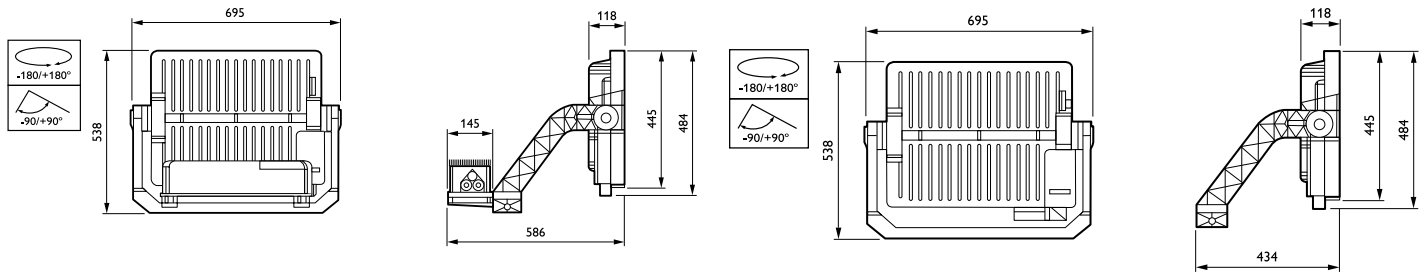

## Dimensional drawing

General Information	
Driver included	Yes
Light Technical	
Light source color	957 cool white
Correlated Color Temperature (Nom)	5700 K
Color rendering index (CRI)	>85
Controls and Dimming	
Dimmable	Yes
Mechanical and Housing	
Optical cover type	Polycarbonate bowl/cover clear
Housing Color	Aluminum and RAL (to be defined)
Mech. impact protection code	IK08
Ingress protection code	IP66
Approval and Application	
CE mark	Yes