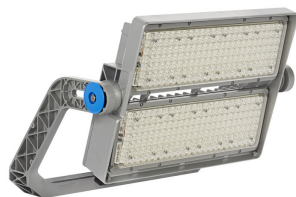

ArenaVision LED gen3 5