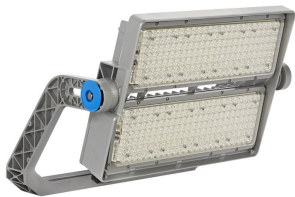

Features

- Single piece pressure die cast housing, with a protection level of IP66 against dust and water
- Wide range of asymmetrical and symmetrical optics ensuring low glare and best in class lighting uniformity exceeding the requirements of all types of sports lighting level standards
- Wide range of ambient temperature tolerance making it suitable for a variety of sports applications
- Option to add additional accessories to achieve best in class glare and up-light control
- Programmable DMX Driver to enable programming and integration with entertainment lighting fixtures and other Interact Sports applications

Application

- Outdoor arenas, stadiums and Racing tracks (Cricket, Football, Rugby, Tennis, Hockey, Golf, Ice skating, Horse racing, F1 racing, Athletics, etc.)
- Indoor sports arenas and halls (Swimming pools, Velodromes, Basketball, Ice hockey, etc.)
- Multiple and multipurpose sports facilities and arenas

Versions

ArenaVision LED gen3 5