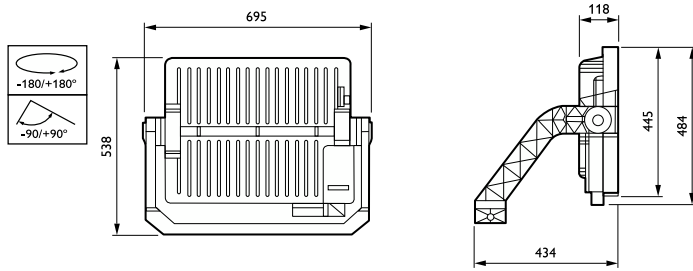

## Dimensional drawing

General Information	
Driver included	Yes
Service tag	Yes
Light Technical	
Light source color	957 cool white
Correlated Color Temperature (Nom)	5700 K
Color rendering index (CRI)	>85
Controls and Dimming	
Dimmable	Yes
Mechanical and Housing	
Optical cover type	Polycarbonate bowl/cover clear
Housing Color	Aluminum and RAL (to be defined)
Mech. impact protection code	IK08
Ingress protection code	IP66
Approval and Application	
CE mark	Yes