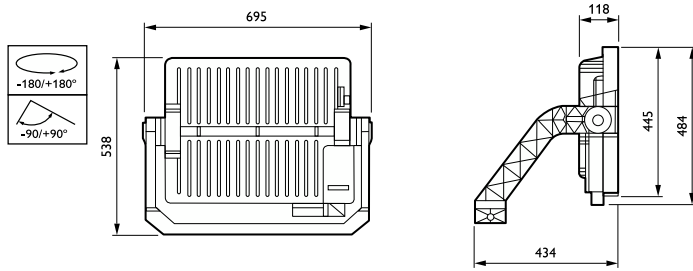

Versions

ArenaVision LED gen3 5

ArenaVision LED gen3.5 C

Dimensional drawing

General Information	
Driver included	Yes
Service tag	Yes
Light Technical	
Light source color	957 cool white
Correlated Color Temperature (Nom)	5700 K
Color rendering index (CRI)	>85
Controls and Dimming	
Dimmable	Yes
Mechanical and Housing	
Optical cover type	Polycarbonate bowl/cover clear
Housing Color	Aluminum and RAL (to be defined)
Mech. impact protection code	IK08
Ingress protection code	IP66
Approval and Application	
CE mark	Yes