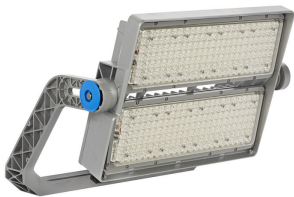

Features

- Single piece pressure die cast housing, with a protection level of IP66 against dust and water
- Wide range of asymmetrical and symmetrical optics ensuring low glare and best in class lighting uniformity exceeding the requirements of all types of sports lighting level standards
- Wide range of ambient temperature tolerance making it suitable for a variety of sports applications
- Option to add additional accessories to achieve best in class glare and up-light control
- Programmable DMX Driver to enable programming and integration with entertainment lighting fixtures and other Interact Sports applications

Application

- Outdoor arenas, stadiums and Racing tracks (Cricket, Football, Rugby, Tennis, Hockey, Golf, Ice skating, Horse racing, F1 racing, Athletics, etc.)
- Indoor sports arenas and halls (Swimming pools, Velodromes, Basketball, Ice hockey, etc.)
- Multiple and multipurpose sports facilities and arenas

Versions

ArenaVision LED gen3 5