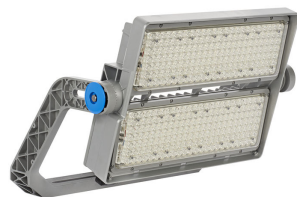

ArenaVision LED gen3 5