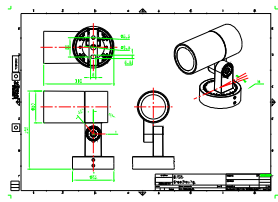

Dimensional drawing

Light Technical

Color rendering index (CRI) >80

Mechanical and Housing

Optical cover type Clear glass

Housing Color Dark gray

Mech. impact protection code IK06

Ingress protection code IP66

Approval and Application

CE mark Yes

General Information

Order Code	Full Product Name	Driver included
911401733424	BVP378 4LED 30K 220V 20 50W COB	Yes
911401733434	BVP378 4LED 40K 220V 20 50W COB	Yes
911401733444	BVP378 4LED 30K 220V 25 50W COB	Yes
911401733454	BVP378 4LED 40K 220V 25 50W COB	Yes
911401733464	BVP378 4LED 30K 220V 35 50W COB	Yes
911401733474	BVP378 4LED 40K 220V 35 50W COB	Yes
911401733524	BVP378 4LED 30K 220V 20 RDM 50W COB	Yes
911401733534	BVP378 4LED 40K 220V 20 RDM 50W COB	Yes
911401733544	BVP378 4LED 30K 220V 25 RDM 50W COB	Yes
911401733554	BVP378 4LED 40K 220V 25 RDM 50W COB	Yes
911401733564	BVP378 4LED 30K 220V 35 RDM 50W COB	Yes
911401733574	BVP378 4LED 40K 220V 35 RDM 50W COB	Yes

Order Code	Full Product Name	Driver included
911401733584	BVP378 4LED RGB30K 220V 10 RDM 50W	Yes
911401733594	BVP378 4LED RGB40K 220V 10 RDM 50W	Yes
911401733604	BVP378 4LED RGB 220V 10 RDM 50W	Yes
911401733614	BVP378 4LED RGB30K 220V 15 RDM 50W	Yes
911401733624	BVP378 4LED RGB40K 220V 15 RDM 50W	Yes
911401733634	BVP378 4LED RGB 220V 15 RDM 50W	Yes
911401733644	BVP378 4LED RGB30K 220V 30 RDM 50W	Yes
911401733654	BVP378 4LED RGB40K 220V 30 RDM 50W	Yes
911401733664	BVP378 4LED RGB 220V 30 RDM 50W	Yes
911401733674	BVP378 4LED RGB30K 220V 55 RDM 50W	Yes
911401733684	BVP378 4LED RGB40K 220V 55 RDM 50W	Yes
911401733694	BVP378 4LED RGB 220V 55 RDM 50W	Yes