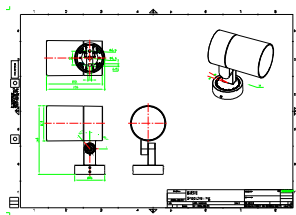

Dimensional drawing

Light Technical

Color rendering index (CRI) >80

Mechanical and Housing

Optical cover type Clear glass

Housing Color Dark gray

Mech. impact protection code IK06

Ingress protection code IP66

Approval and Application

CE mark Yes

General Information

Order Code	Full Product Name	Driver included
911401733424	BVP378 4LED 30K 220V 20 50W COB	Yes
911401733434	BVP378 4LED 40K 220V 20 50W COB	Yes
911401733444	BVP378 4LED 30K 220V 25 50W COB	Yes
911401733454	BVP378 4LED 40K 220V 25 50W COB	Yes
911401733464	BVP378 4LED 30K 220V 35 50W COB	Yes
911401733474	BVP378 4LED 40K 220V 35 50W COB	Yes
911401733524	BVP378 4LED 30K 220V 20 RDM 50W COB	Yes
911401733534	BVP378 4LED 40K 220V 20 RDM 50W COB	Yes
911401733544	BVP378 4LED 30K 220V 25 RDM 50W COB	Yes
911401733554	BVP378 4LED 40K 220V 25 RDM 50W COB	Yes
911401733564	BVP378 4LED 30K 220V 35 RDM 50W COB	Yes
911401733574	BVP378 4LED 40K 220V 35 RDM 50W COB	Yes

Order Code	Full Product Name	Driver included
911401733584	BVP378 4LED RGB30K 220V 10 RDM 50W	Yes
911401733594	BVP378 4LED RGB40K 220V 10 RDM 50W	Yes
911401733604	BVP378 4LED RGB 220V 10 RDM 50W	Yes
911401733614	BVP378 4LED RGB30K 220V 15 RDM 50W	Yes
911401733624	BVP378 4LED RGB40K 220V 15 RDM 50W	Yes
911401733634	BVP378 4LED RGB 220V 15 RDM 50W	Yes
911401733644	BVP378 4LED RGB30K 220V 30 RDM 50W	Yes
911401733654	BVP378 4LED RGB40K 220V 30 RDM 50W	Yes
911401733664	BVP378 4LED RGB 220V 30 RDM 50W	Yes
911401733674	BVP378 4LED RGB30K 220V 55 RDM 50W	Yes
911401733684	BVP378 4LED RGB40K 220V 55 RDM 50W	Yes
911401733694	BVP378 4LED RGB 220V 55 RDM 50W	Yes