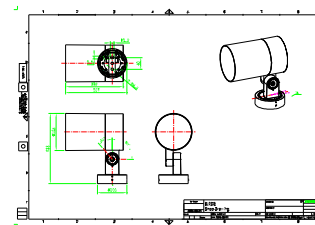

Dimensional drawing

Light Technical

Color rendering index (CRI) >80

Mechanical and Housing

Optical cover type Clear glass

Housing Color Dark gray

Mech. impact protection code IK06

Ingress protection code IP66

Approval and Application

CE mark Yes

General Information

Order Code	Full Product Name	Driver included
911401733424	BVP378 4LED 30K 220V 20 50W COB	Yes
911401733434	BVP378 4LED 40K 220V 20 50W COB	Yes
911401733444	BVP378 4LED 30K 220V 25 50W COB	Yes
911401733454	BVP378 4LED 40K 220V 25 50W COB	Yes
911401733464	BVP378 4LED 30K 220V 35 50W COB	Yes
911401733474	BVP378 4LED 40K 220V 35 50W COB	Yes
911401733524	BVP378 4LED 30K 220V 20 RDM 50W COB	Yes
911401733534	BVP378 4LED 40K 220V 20 RDM 50W COB	Yes
911401733544	BVP378 4LED 30K 220V 25 RDM 50W COB	Yes
911401733554	BVP378 4LED 40K 220V 25 RDM 50W COB	Yes
911401733564	BVP378 4LED 30K 220V 35 RDM 50W COB	Yes
911401733574	BVP378 4LED 40K 220V 35 RDM 50W COB	Yes

Order Code	Full Product Name	Driver included
911401733584	BVP378 4LED RGB30K 220V 10 RDM 50W	Yes
911401733594	BVP378 4LED RGB40K 220V 10 RDM 50W	Yes
911401733604	BVP378 4LED RGB 220V 10 RDM 50W	Yes
911401733614	BVP378 4LED RGB30K 220V 15 RDM 50W	Yes
911401733624	BVP378 4LED RGB40K 220V 15 RDM 50W	Yes
911401733634	BVP378 4LED RGB 220V 15 RDM 50W	Yes
911401733644	BVP378 4LED RGB30K 220V 30 RDM 50W	Yes
911401733654	BVP378 4LED RGB40K 220V 30 RDM 50W	Yes
911401733664	BVP378 4LED RGB 220V 30 RDM 50W	Yes
911401733674	BVP378 4LED RGB30K 220V 55 RDM 50W	Yes
911401733684	BVP378 4LED RGB40K 220V 55 RDM 50W	Yes
911401733694	BVP378 4LED RGB 220V 55 RDM 50W	Yes