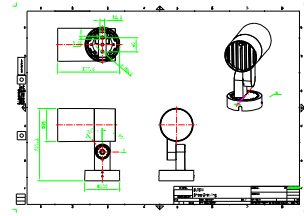

Dimensional drawing

Light Technical

Color rendering index (CRI) >80

Mechanical and Housing

Optical cover type Clear glass

Housing Color Dark gray

Mech. impact protection code IK06

Ingress protection code IP66

Approval and Application

CE mark Yes

General Information

Order Code	Full Product Name	Driver included
911401733424	BVP378 4LED 30K 220V 20 50W COB	Yes
911401733434	BVP378 4LED 40K 220V 20 50W COB	Yes
911401733444	BVP378 4LED 30K 220V 25 50W COB	Yes
911401733454	BVP378 4LED 40K 220V 25 50W COB	Yes
911401733464	BVP378 4LED 30K 220V 35 50W COB	Yes
911401733474	BVP378 4LED 40K 220V 35 50W COB	Yes
911401733524	BVP378 4LED 30K 220V 20 RDM 50W COB	Yes
911401733534	BVP378 4LED 40K 220V 20 RDM 50W COB	Yes
911401733544	BVP378 4LED 30K 220V 25 RDM 50W COB	Yes
911401733554	BVP378 4LED 40K 220V 25 RDM 50W COB	Yes
911401733564	BVP378 4LED 30K 220V 35 RDM 50W COB	Yes
911401733574	BVP378 4LED 40K 220V 35 RDM 50W COB	Yes

Order Code	Full Product Name	Driver included
911401733584	BVP378 4LED RGB30K 220V 10 RDM 50W	Yes
911401733594	BVP378 4LED RGB40K 220V 10 RDM 50W	Yes
911401733604	BVP378 4LED RGB 220V 10 RDM 50W	Yes
911401733614	BVP378 4LED RGB30K 220V 15 RDM 50W	Yes
911401733624	BVP378 4LED RGB40K 220V 15 RDM 50W	Yes
911401733634	BVP378 4LED RGB 220V 15 RDM 50W	Yes
911401733644	BVP378 4LED RGB30K 220V 30 RDM 50W	Yes
911401733654	BVP378 4LED RGB40K 220V 30 RDM 50W	Yes
911401733664	BVP378 4LED RGB 220V 30 RDM 50W	Yes
911401733674	BVP378 4LED RGB30K 220V 55 RDM 50W	Yes
911401733684	BVP378 4LED RGB40K 220V 55 RDM 50W	Yes
911401733694	BVP378 4LED RGB 220V 55 RDM 50W	Yes