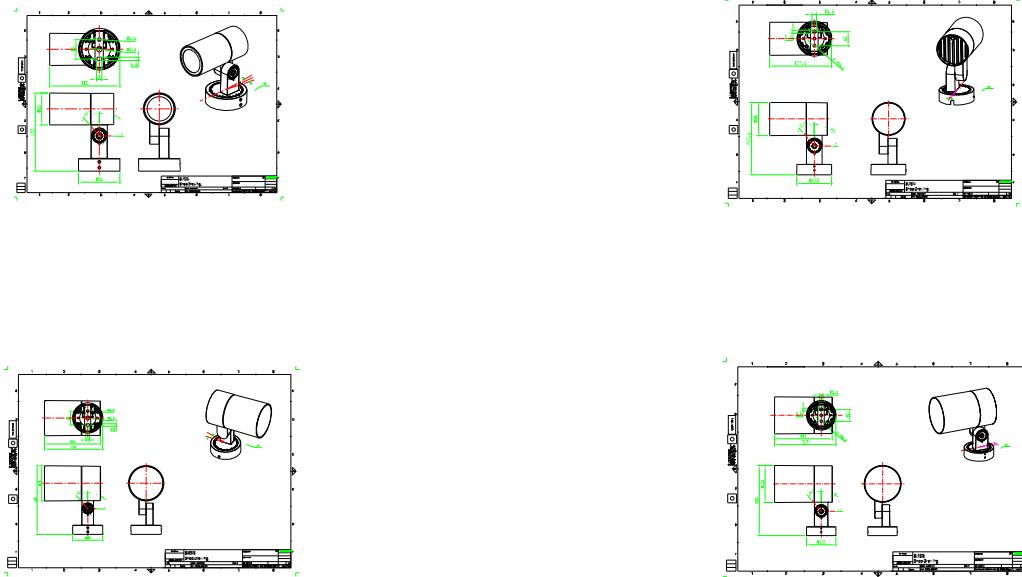

Dimensional drawing

Light Technical	
Color rendering index (CRI)	>80
Mechanical and Housing	
Optical cover type	Clear glass
Housing Color	Dark gray
Mech. impact protection code	IK06
Ingress protection code	IP66
Approval and Application	
CE mark	Yes

General Information

Order Code	Full Product Name	Driver included	Order Code	Full Product Name	Driver included
911401733424	BVP378 4LED 30K 220V 20 50W COB	Yes	911401733584	BVP378 4LED RGB30K 220V 10 RDM 50W	Yes
911401733434	BVP378 4LED 40K 220V 20 50W COB	Yes	911401733594	BVP378 4LED RGB40K 220V 10 RDM 50W	Yes
911401733444	BVP378 4LED 30K 220V 25 50W COB	Yes	911401733604	BVP378 4LED RGB 220V 10 RDM 50W	Yes
911401733454	BVP378 4LED 40K 220V 25 50W COB	Yes	911401733614	BVP378 4LED RGB30K 220V 15 RDM 50W	Yes
911401733464	BVP378 4LED 30K 220V 35 50W COB	Yes	911401733624	BVP378 4LED RGB40K 220V 15 RDM 50W	Yes
911401733474	BVP378 4LED 40K 220V 35 50W COB	Yes	911401733634	BVP378 4LED RGB 220V 15 RDM 50W	Yes
911401733524	BVP378 4LED 30K 220V 20 RDM 50W COB	Yes	911401733644	BVP378 4LED RGB30K 220V 30 RDM 50W	Yes
911401733534	BVP378 4LED 40K 220V 20 RDM 50W COB	Yes	911401733654	BVP378 4LED RGB40K 220V 30 RDM 50W	Yes
911401733544	BVP378 4LED 30K 220V 25 RDM 50W COB	Yes	911401733664	BVP378 4LED RGB 220V 30 RDM 50W	Yes
911401733554	BVP378 4LED 40K 220V 25 RDM 50W COB	Yes	911401733674	BVP378 4LED RGB30K 220V 55 RDM 50W	Yes
911401733564	BVP378 4LED 30K 220V 35 RDM 50W COB	Yes	911401733684	BVP378 4LED RGB40K 220V 55 RDM 50W	Yes
911401733574	BVP378 4LED 40K 220V 35 RDM 50W COB	Yes	911401733694	BVP378 4LED RGB 220V 55 RDM 50W	Yes