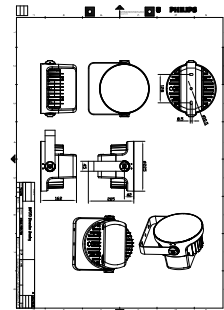

Dimensional drawing