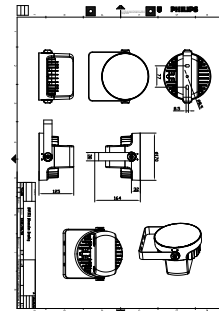

Dimensional drawing