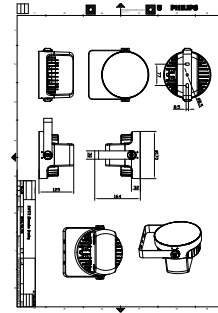

UniFlood C Pro

Application

- Bridges, Monuments, Façades
- Landscape
- Parks and squares

Warnings and Safety

- For outdoor use only

Dimensional drawing

General Information

Driver included Yes

Mechanical and Housing

Optical cover type Clear glass

Housing Colour Dark grey

Mech. impact protection code IK06

Ingress protection code IP66

Approval and Application

CE mark Yes

Light Technical