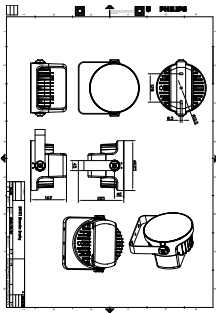

UniFlood C Pro

Application

- Bridges, Monuments, Façades
- Landscape
- Parks and squares

Warnings and Safety

- For outdoor use only

Dimensional drawing

General Information

Driver included Yes

Mechanical and Housing

Optical cover type Clear glass

Housing Colour Dark grey

Mech. impact protection code IK06

Ingress protection code IP66

Approval and Application

CE mark Yes

Light Technical